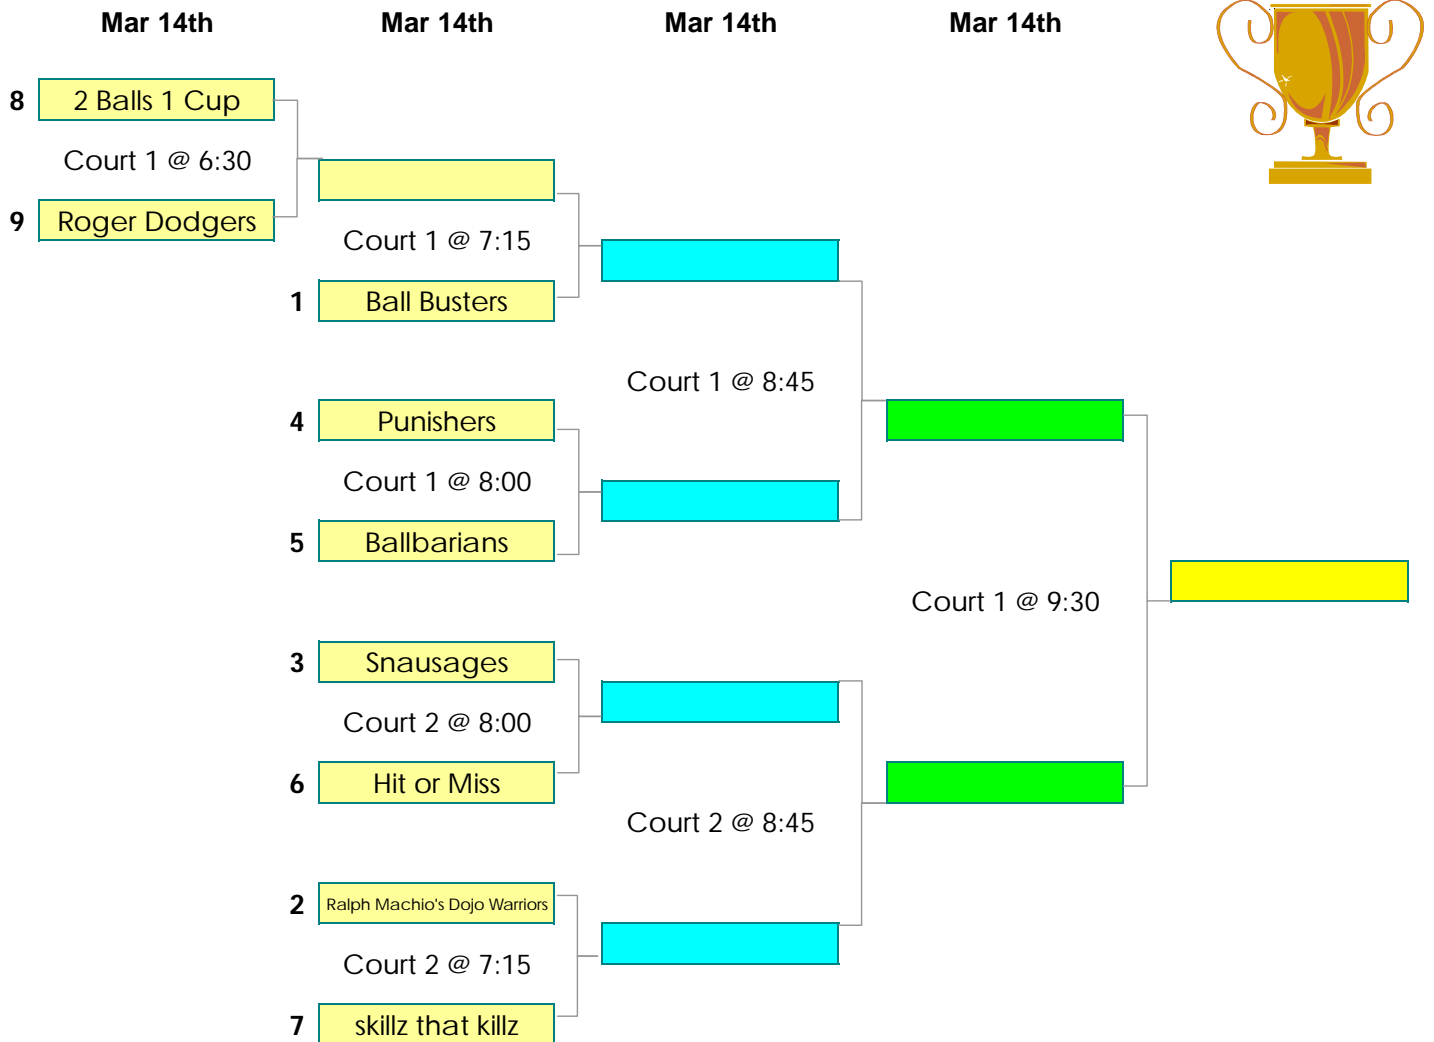

Dodgeball - Winter 2012

Times shown are only estimates for later round games. Matches will start as soon as the previous match has completed so please show up ahead of your scheduled time.

THANK YOU for playing and we hope to see you again very soon!!