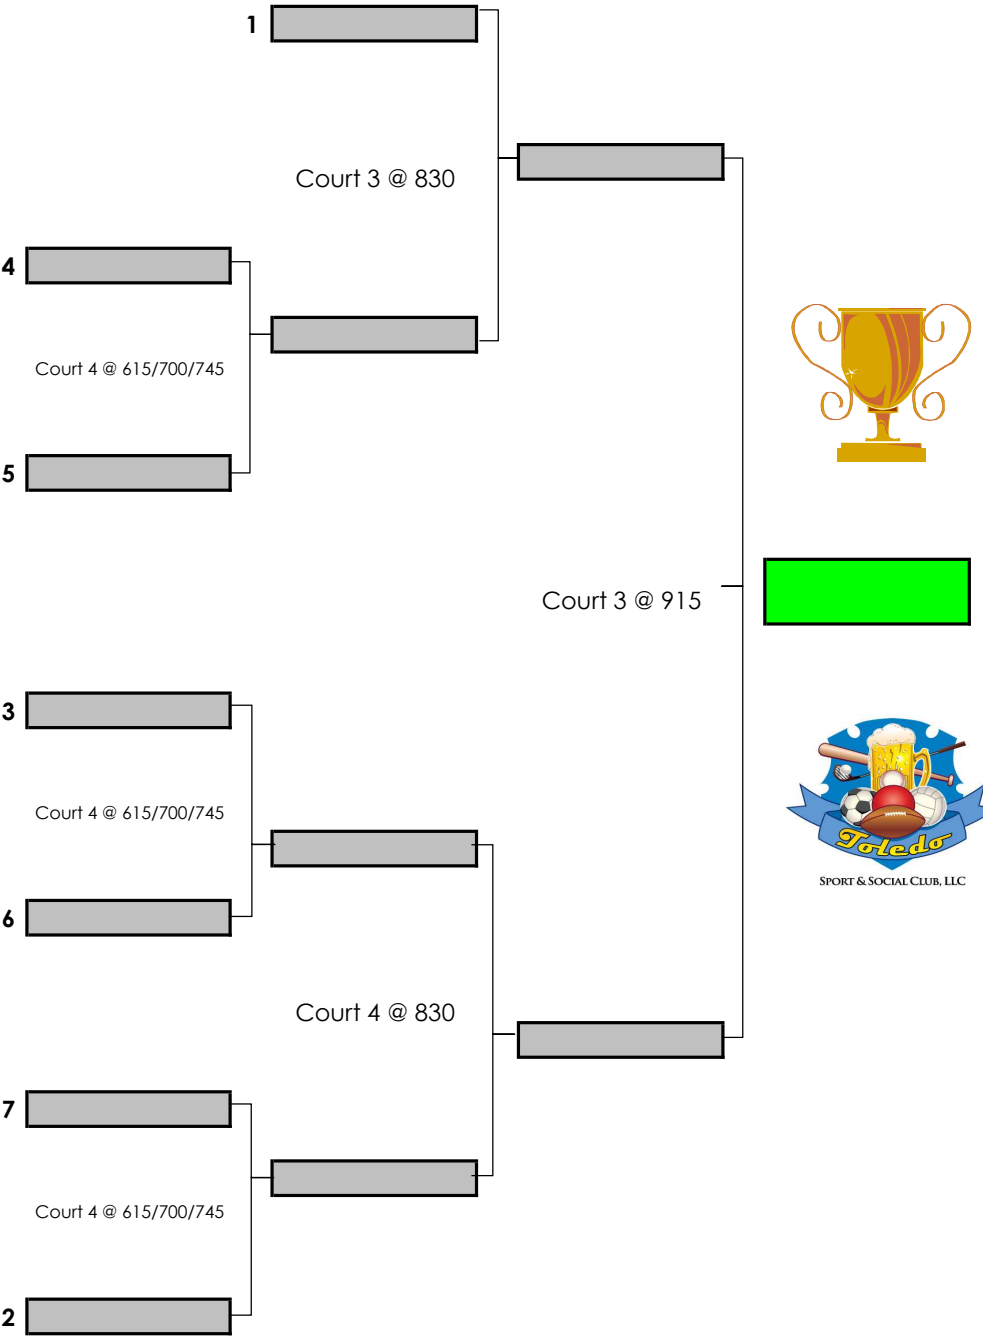

Indoor Volleyball - ThFF4s - Fall 19 - Playoff Bracket.xls

December 12

December 12

December 12

Hulkamania - Tried and Truly (Mi6s)
 Hardcore - Good Volley (F6s)

Times shown are only estimates for later round games. Matches will start as soon as the previous match has completed so please show up ahead of your scheduled time.