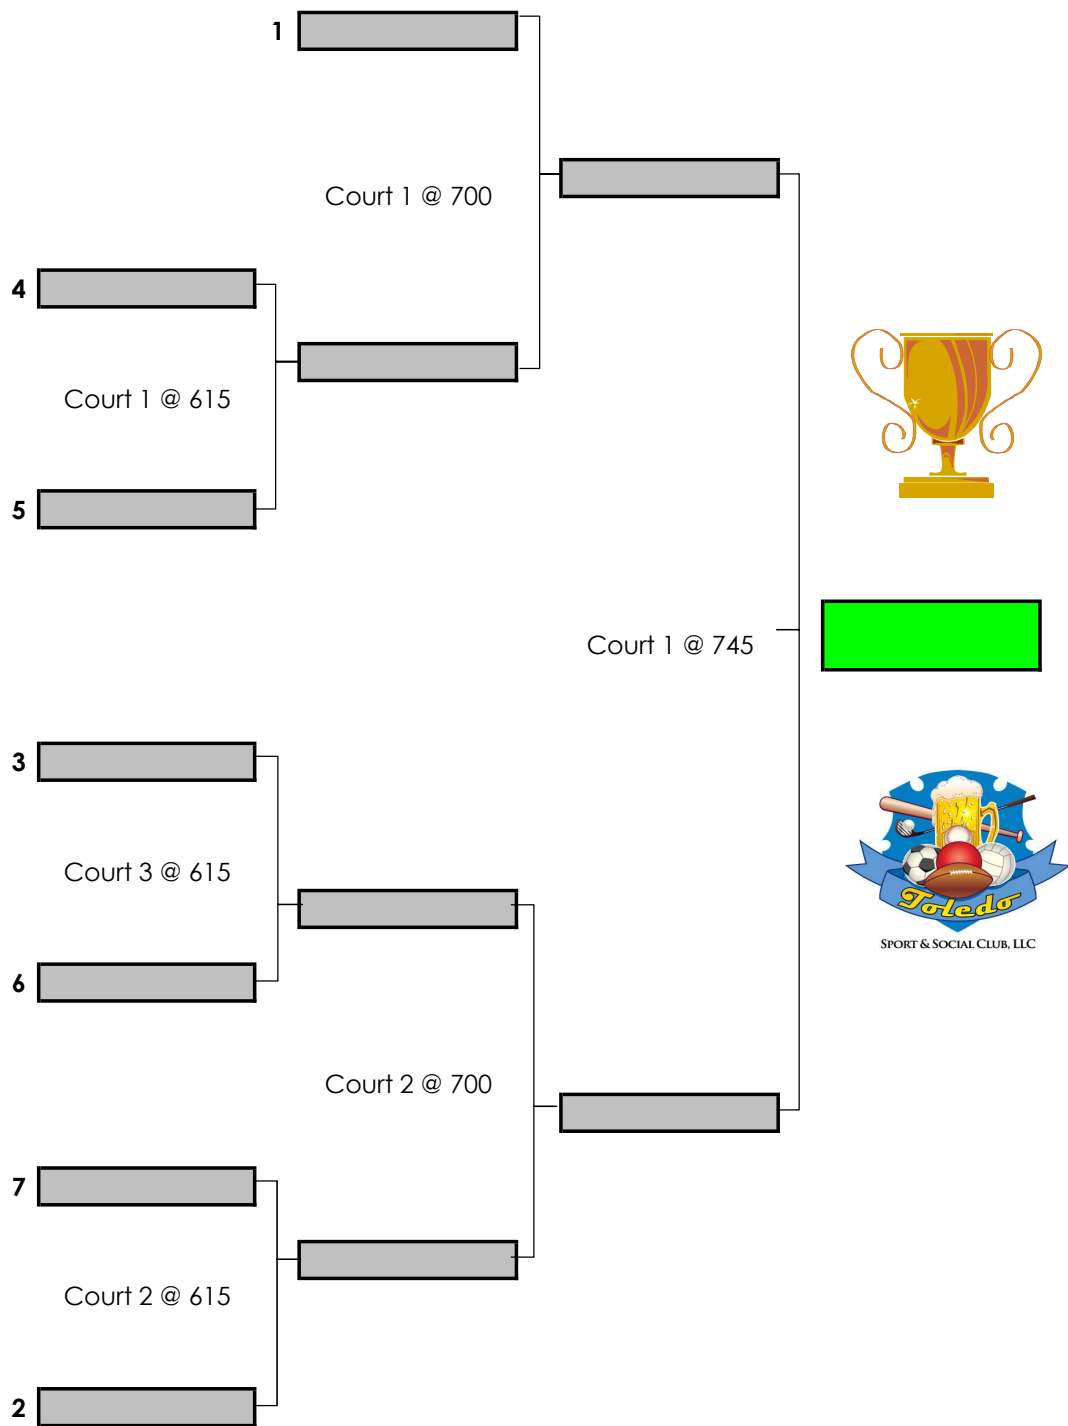

Indoor Volleyball - ThMi6s - Fall 19 - Playoff Bracket.xls

**December 12      December 12      December 12**

Times shown are only estimates for later round games. Matches will start as soon as the previous match has completed so please show up ahead of your scheduled time.