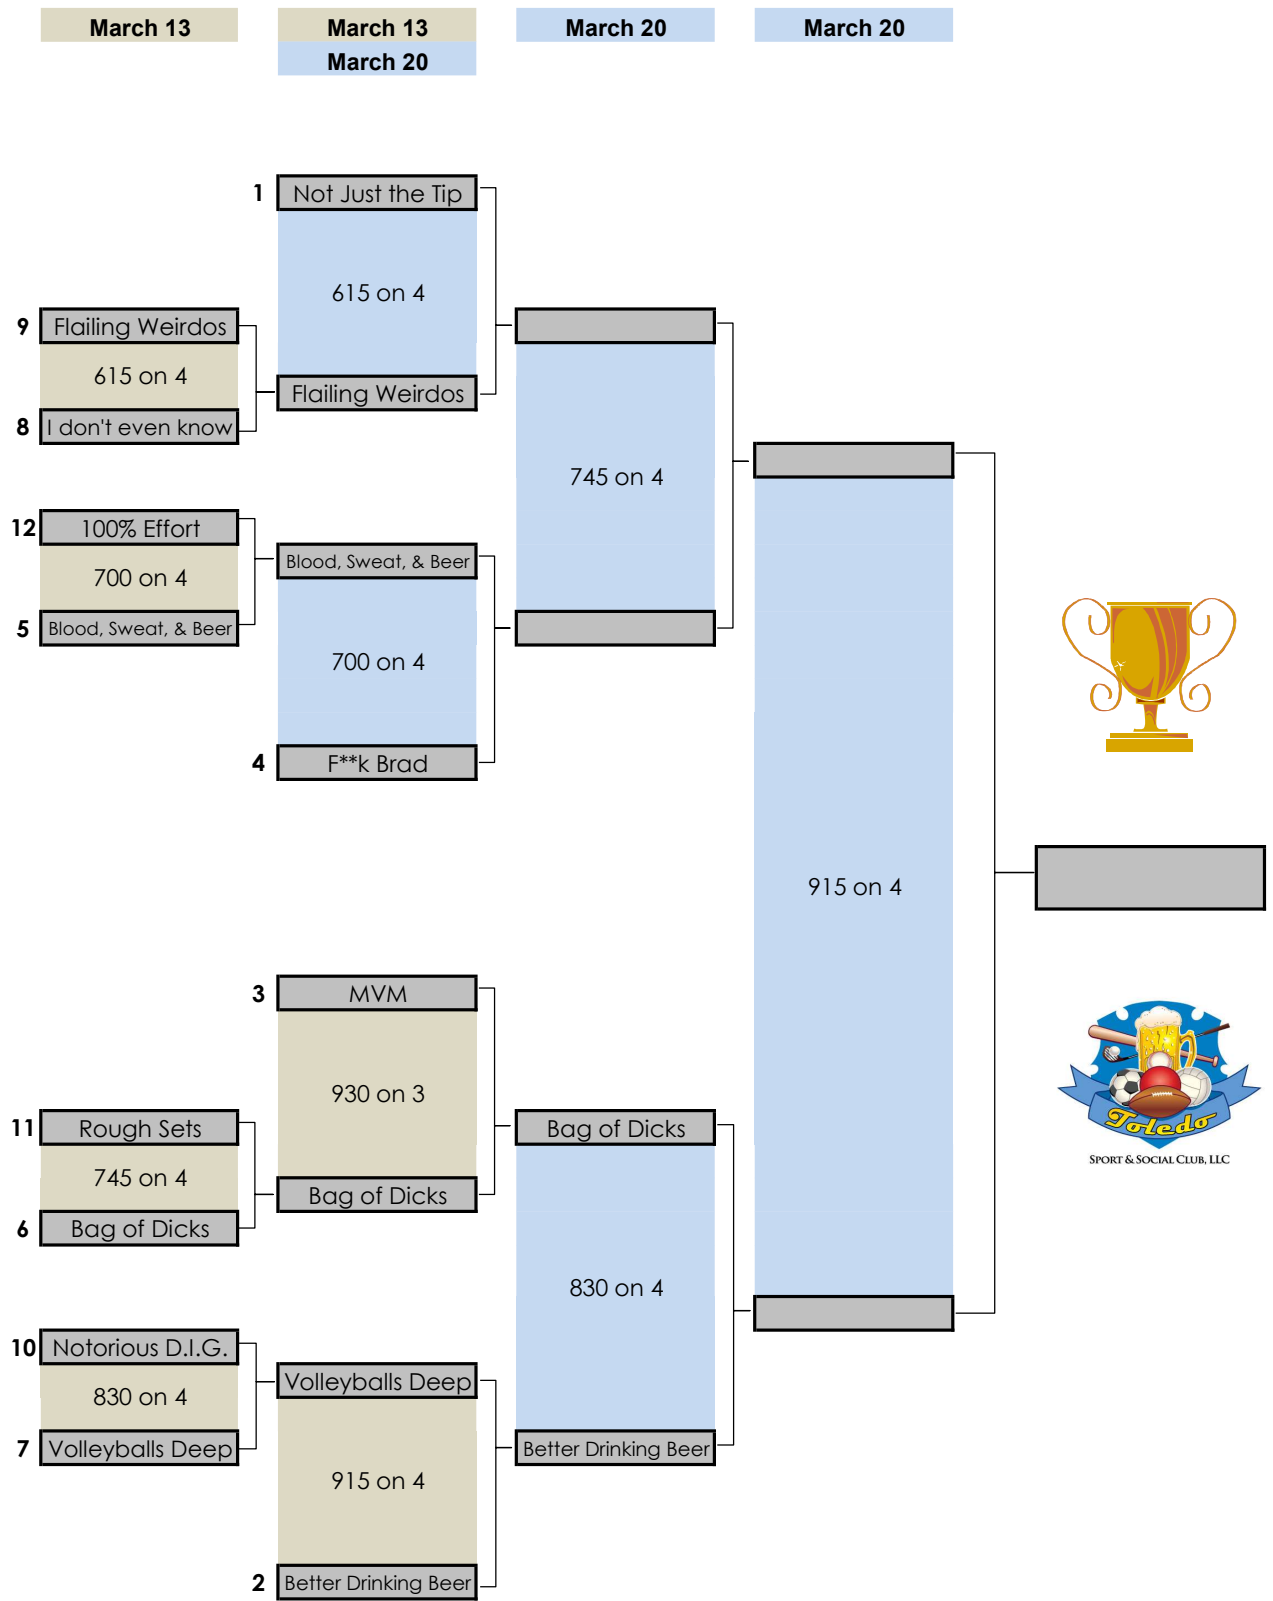

MoFF6s - Winter 23 - Playoff Bracket - updated 3-15.xls

Times shown are only estimates for later round games. Matches will start as soon as the previous match has completed so please show up ahead of your scheduled time.