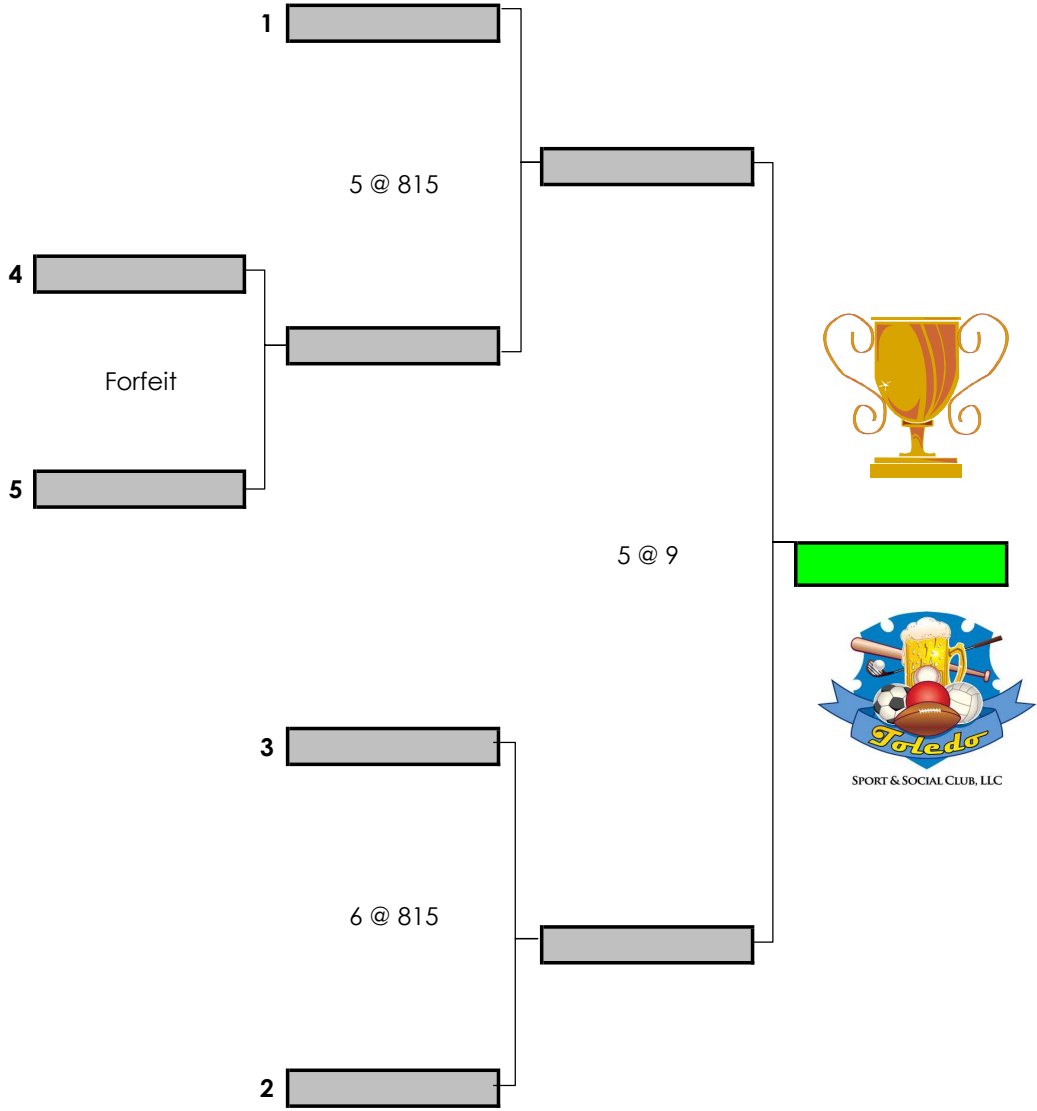

SuMi6s - Sp26 - Playoff Bracket - updated 6-15.xlsx

July 12

July 12

July 12

Times shown are only estimates for later round games. Matches will start as soon as the previous match has completed so please show up ahead of your scheduled time.