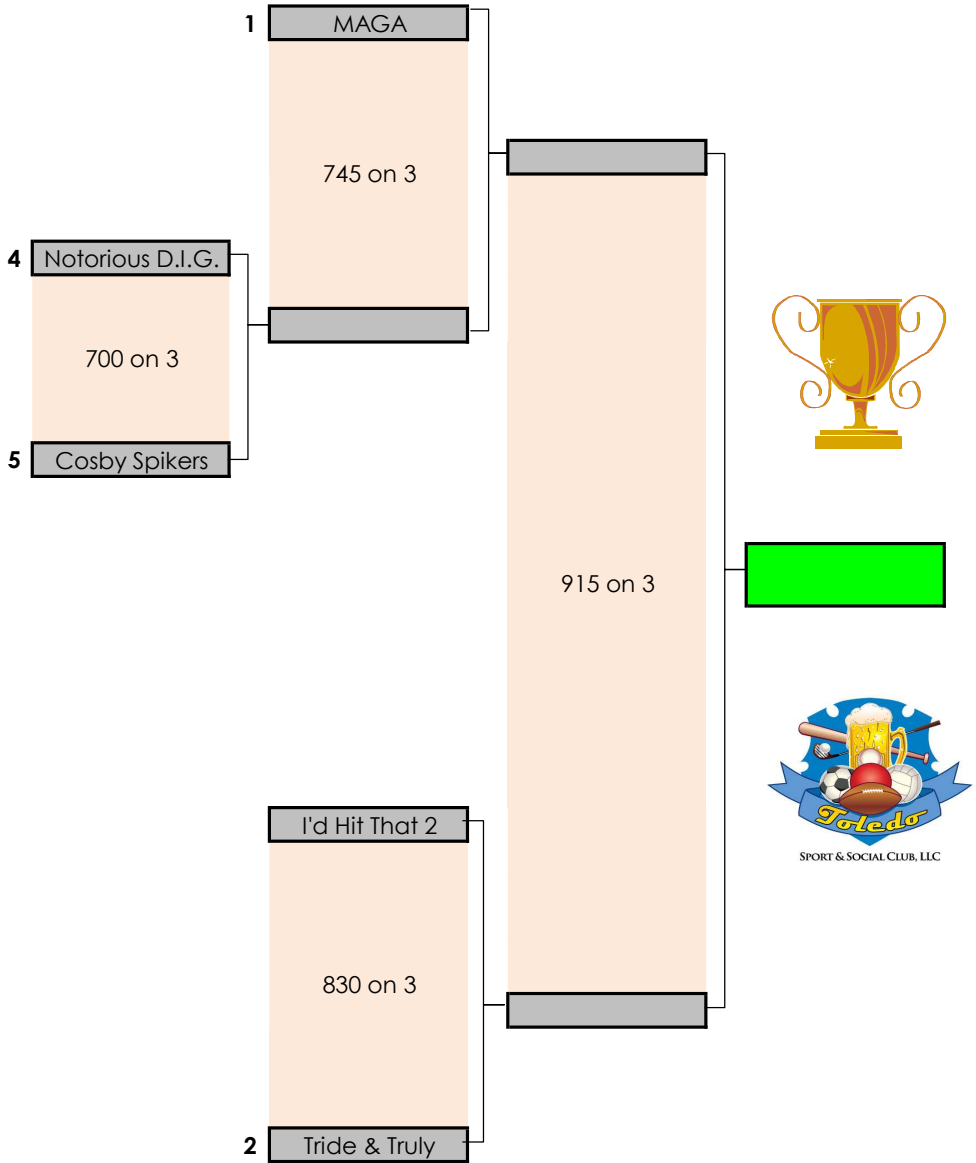

ThFF4s - Fall 20 - Playoff Bracket - updated 12-11.xls

December 17

December 17

December 17

Times shown are only estimates for later round games. Matches will start as soon as the previous match has completed so please show up ahead of your scheduled time.