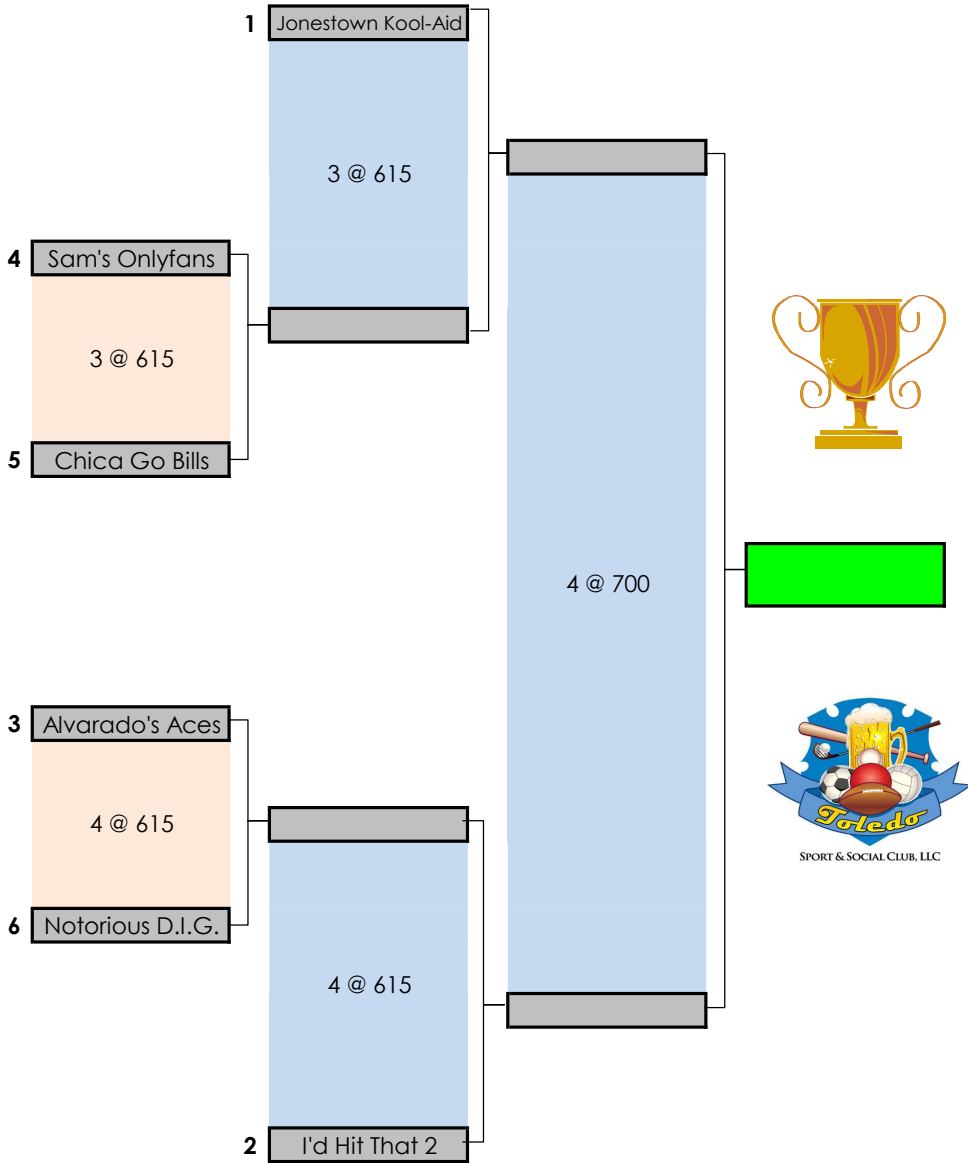

ThFF4s - Winter 21 - Playoff Bracket - updated 3-24.xls

March 25

April 1

April 1

Times shown are only estimates for later round games. Matches will start as soon as the previous match has completed so please show up ahead of your scheduled time.