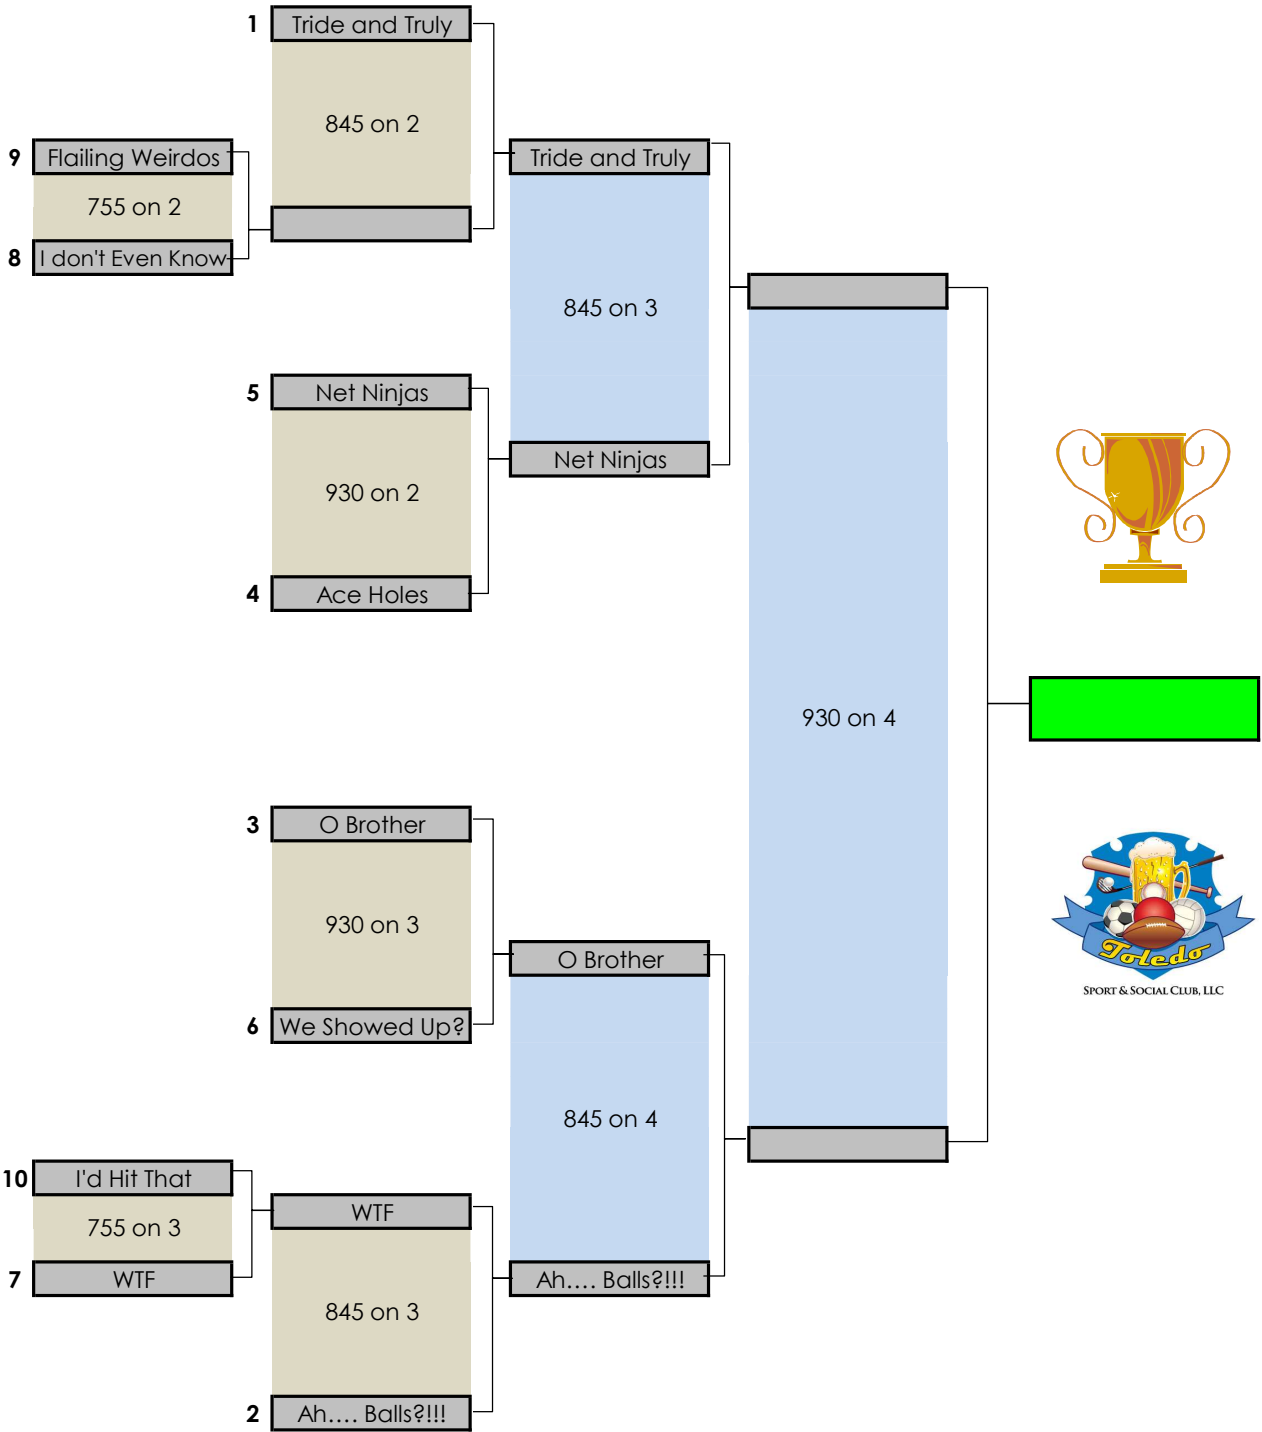

ThFF4s - Winter 22 - Playoff Bracket - updated 4-11.xls

7-Apr

7-Apr

14-Apr

14-Apr

Times shown are only estimates for later round games. Matches will start as soon as the previous match has completed so please show up ahead of your scheduled time.