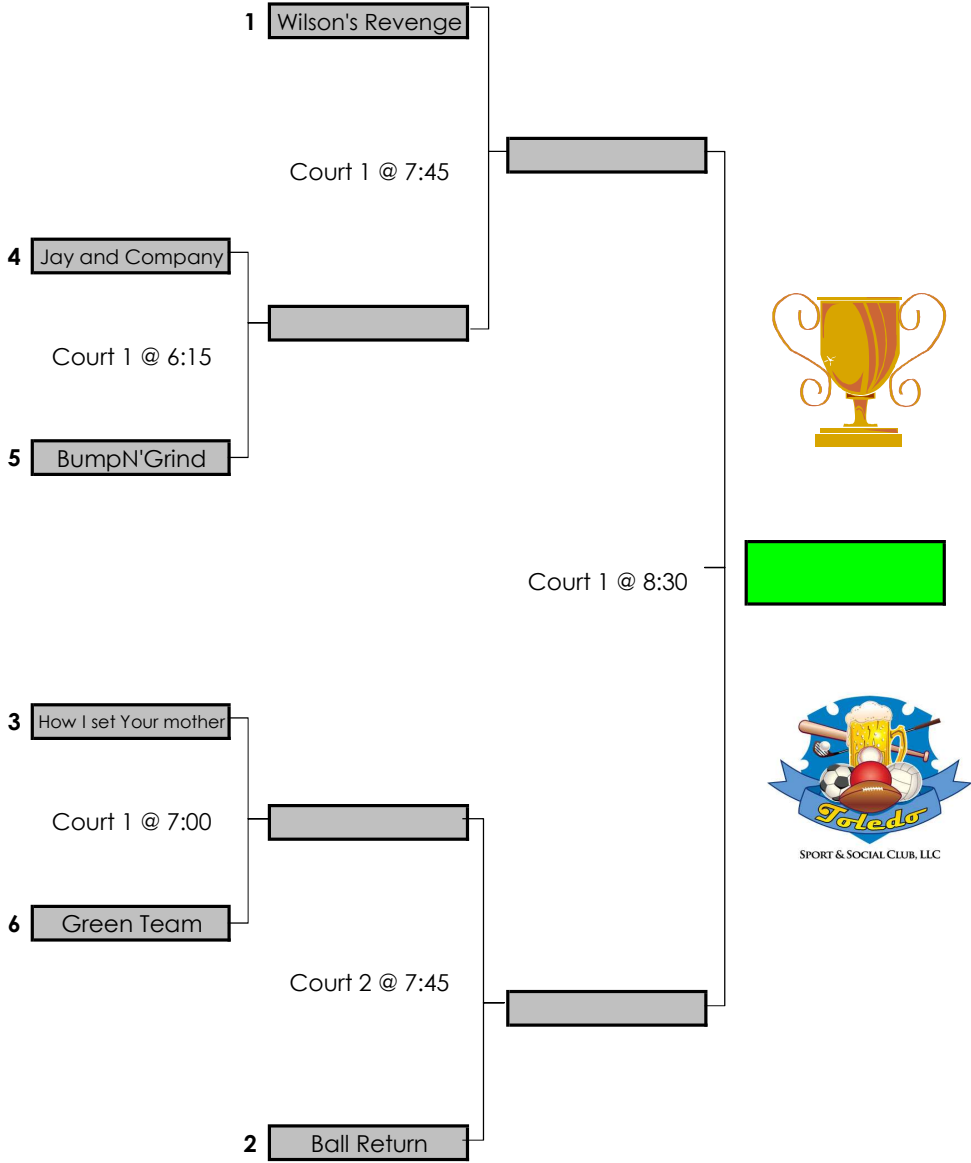

ThFF6s - Fall 18 - Playoff Bracket - updated 12-17.xls

December 20

December 20

December 20

Times shown are only estimates for later round games. Matches will start as soon as the previous match has completed so please show up ahead of your scheduled time.