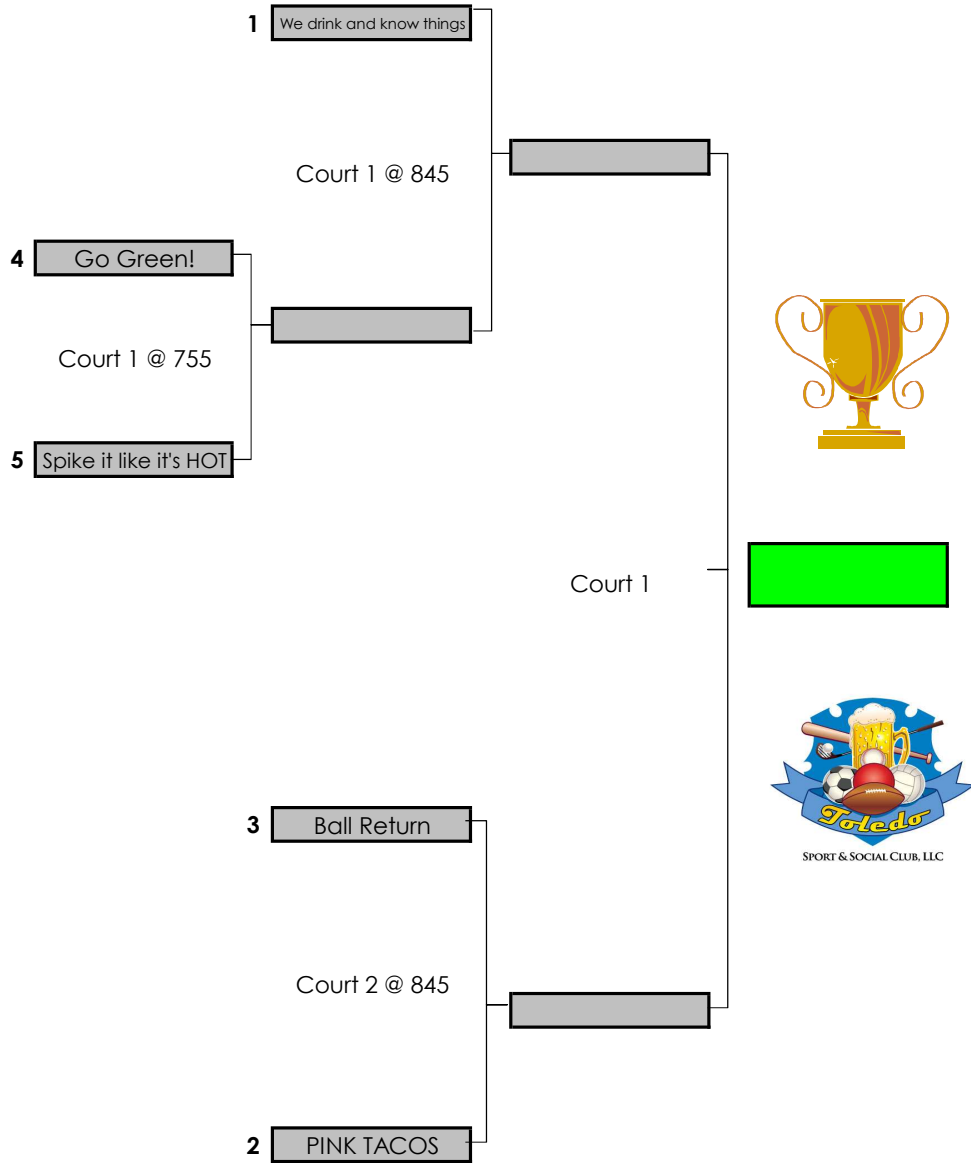

ThFF6s - Indoor Volleyball Winter 19 - Playoff Bracket - updated 3-8.xls

March 14

March 14

March 14

Times shown are only estimates for later round games. Matches will start as soon as the previous match has completed so please show up ahead of your scheduled time.