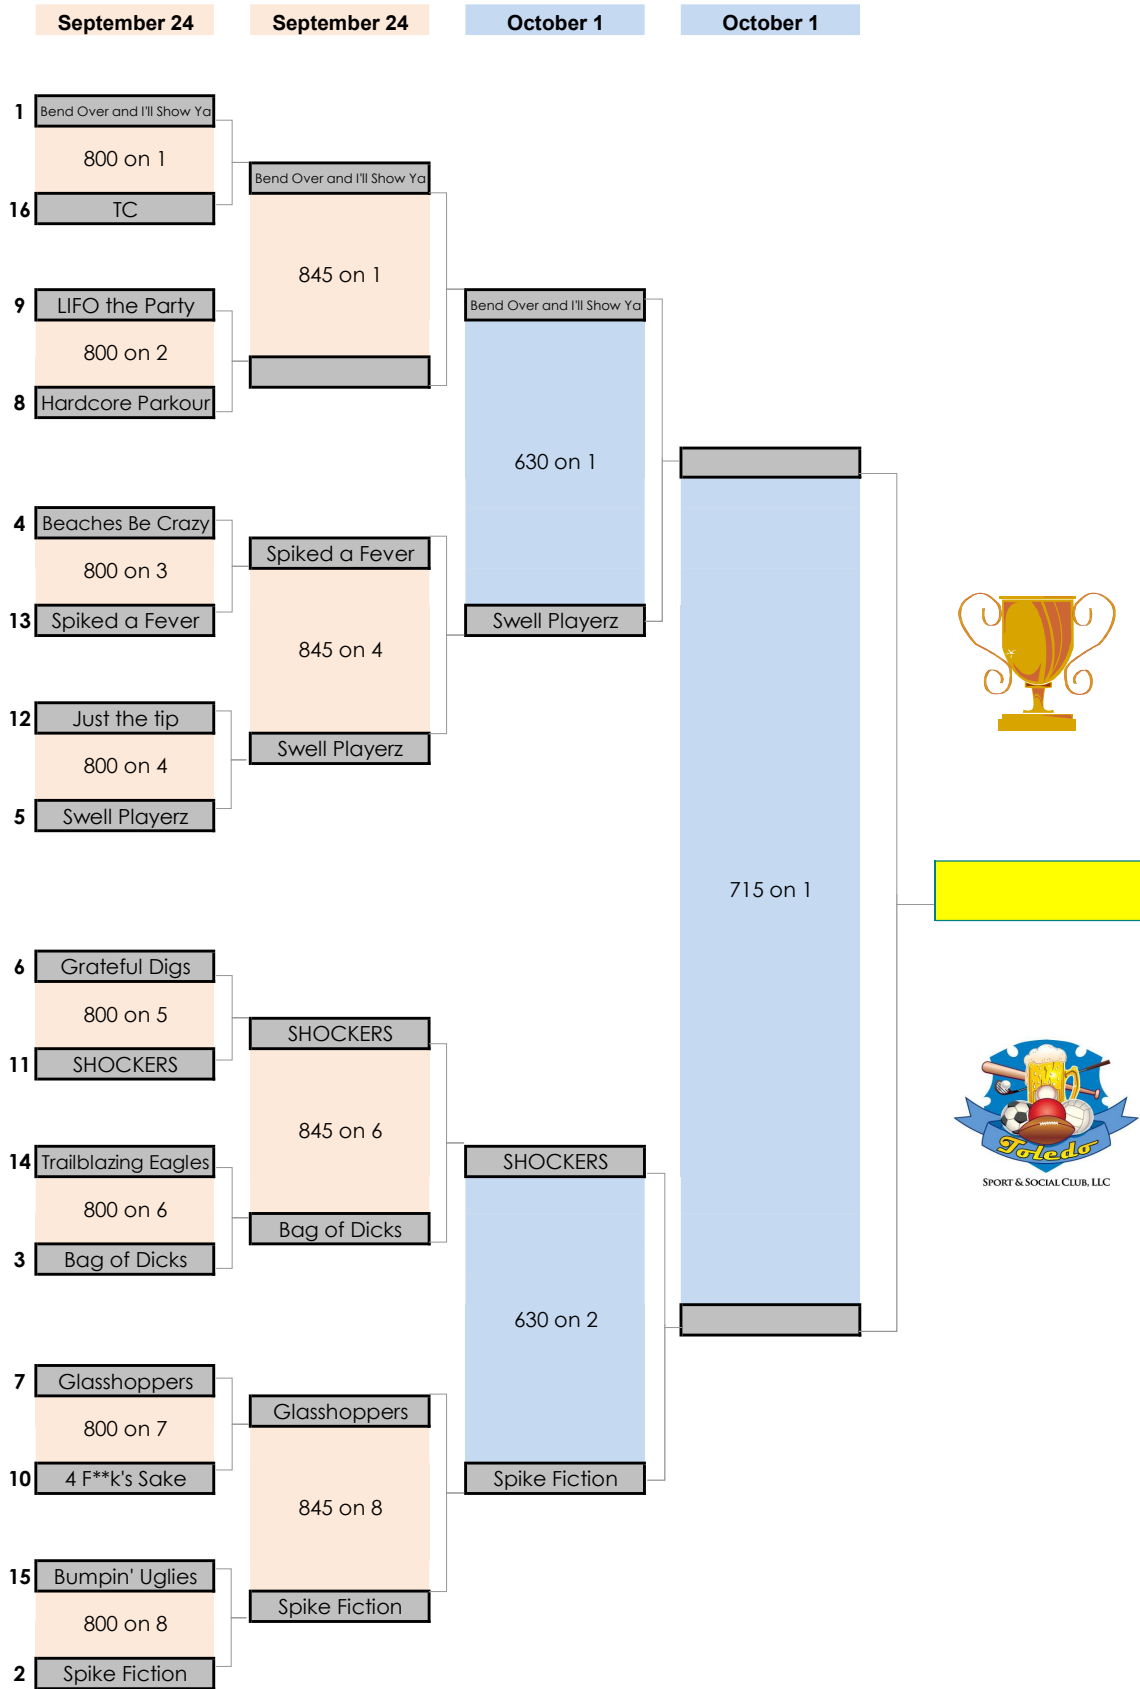

ThFF6s - Summer 20 - Playoff Bracket - updated 9-30.xls

Times shown are only estimates for later round games. Matches will start as soon as the previous match has completed so please show up ahead of your scheduled time.