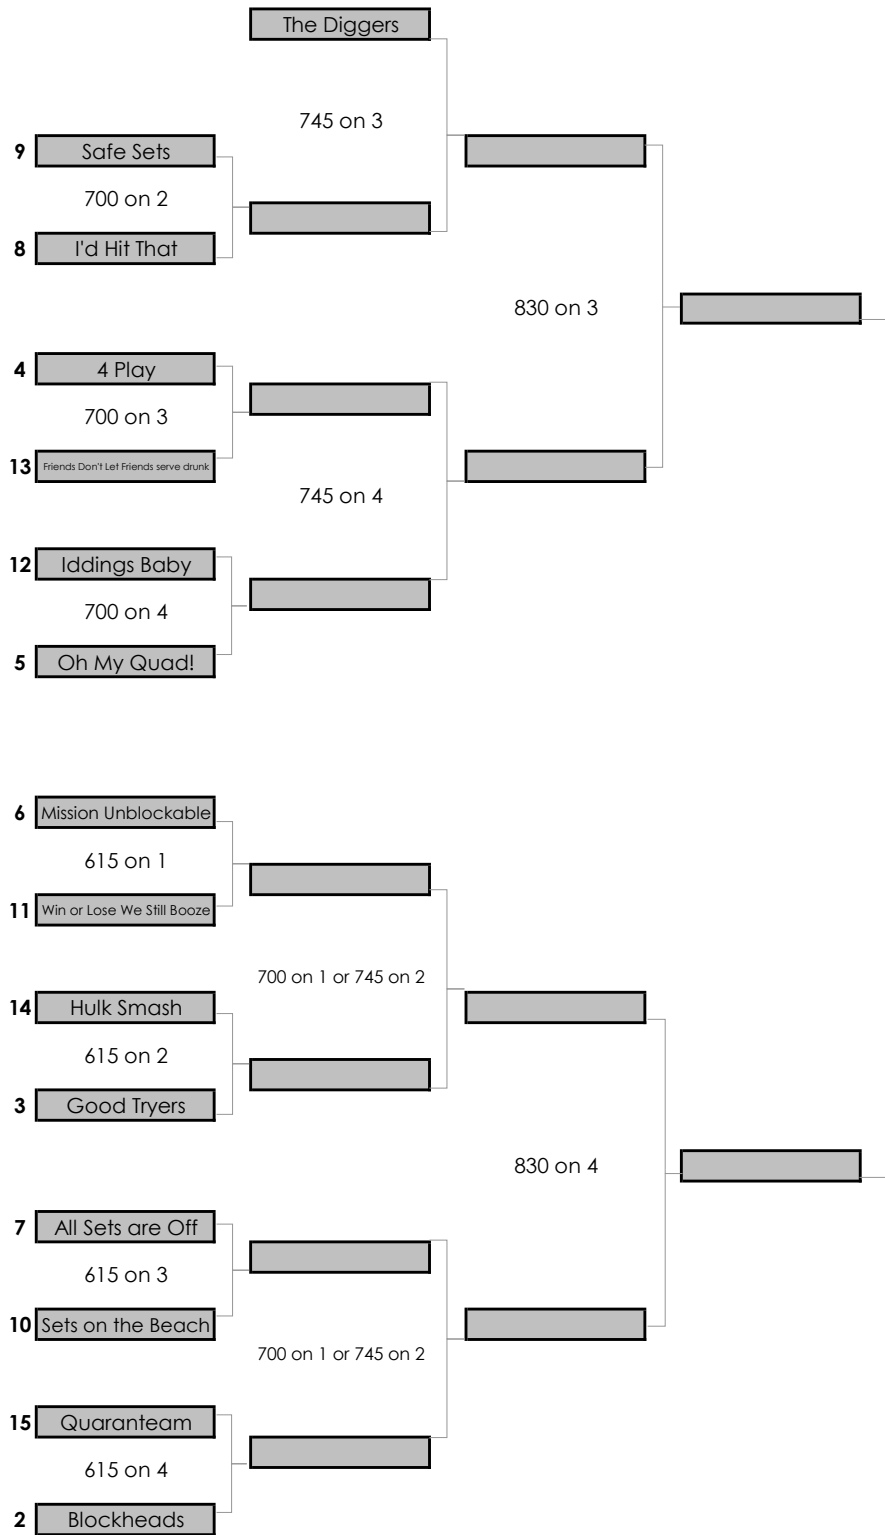

ThMi4s - Fall 20 - Playoff Bracket - updated 12-21b.xls

January 7

January 7

January 7

January 7

January 7

Times shown are only estimates for later round games. Matches will start as soon as the previous match has completed so please show up ahead of your scheduled time.