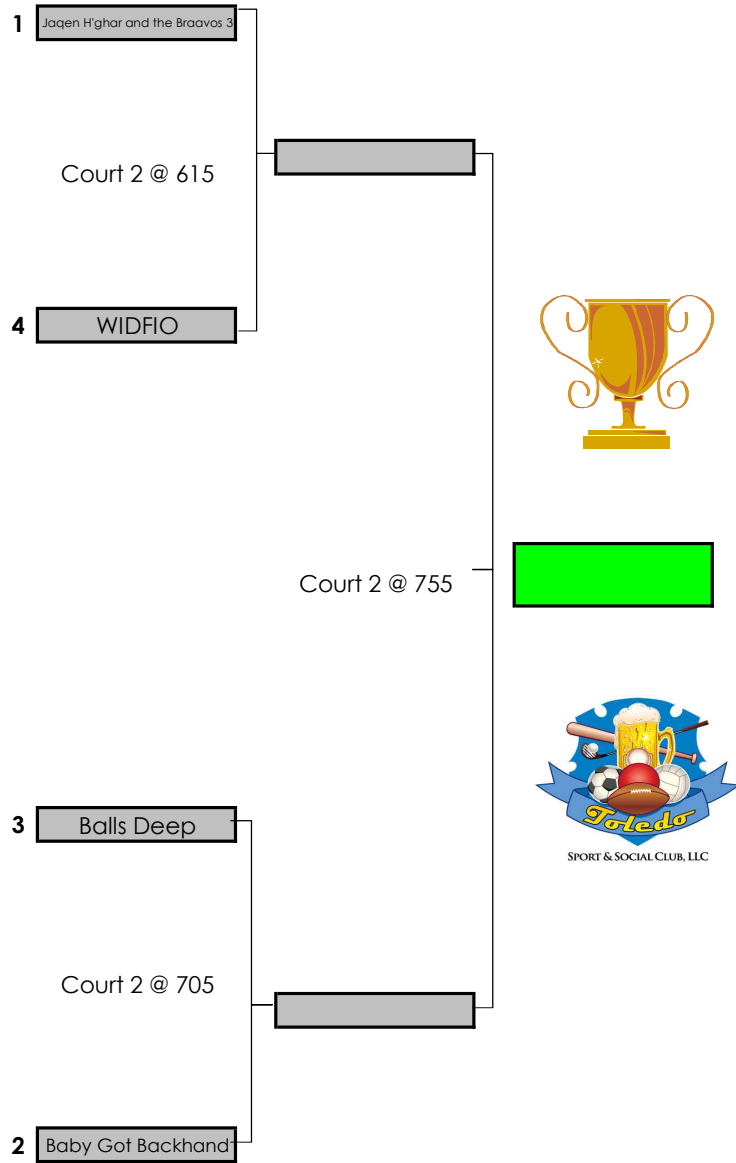

ThMi4s - Indoor Volleyball Winter 19 - Playoff Bracket - updated 3-25.xls

March 28

March 28

March 28

Times shown are only estimates for later round games. Matches will start as soon as the previous match has completed so please show up ahead of your scheduled time.