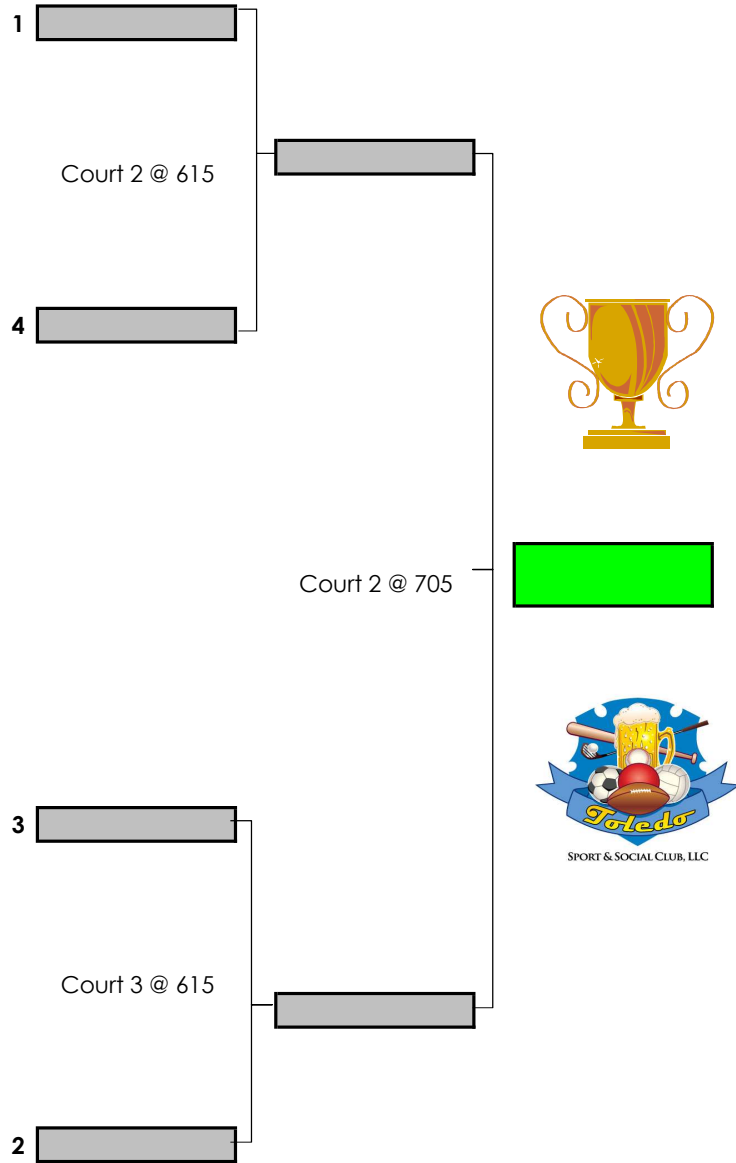

ThMi4s - Indoor Volleyball Winter 19 - Playoff Bracket.xls

March 28

March 28

March 28

Times shown are only estimates for later round games. Matches will start as soon as the previous match has completed so please show up ahead of your scheduled time.