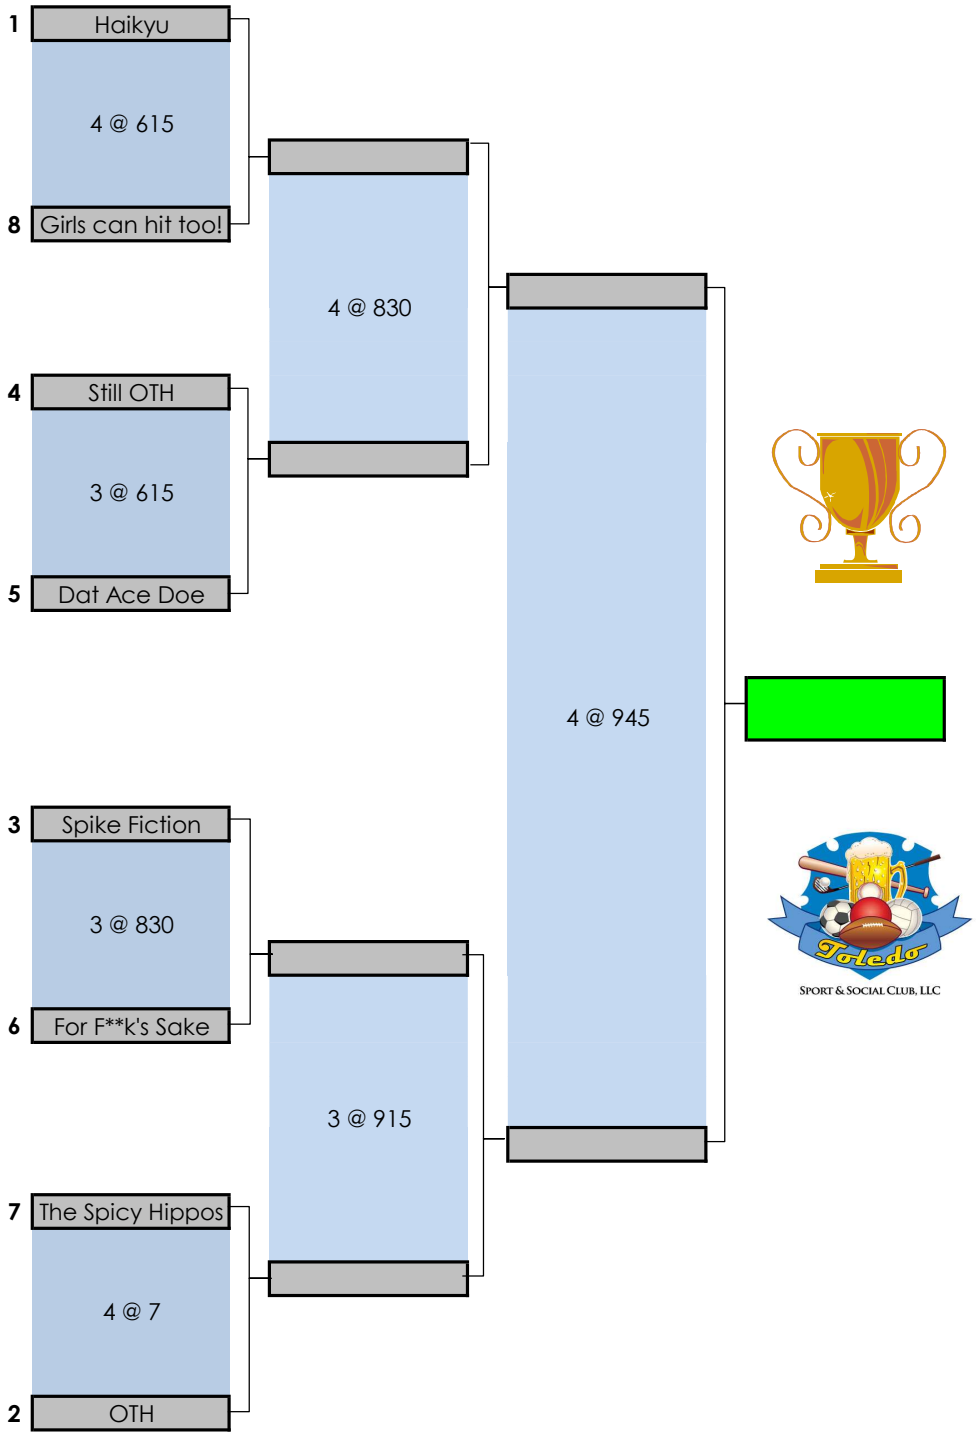

ThMi6s - Fall 21 - Playoff Bracket - updated 12-3.xls

December 16

December 16

December 16

Times shown are only estimates for later round games. Matches will start as soon as the previous match has completed so please show up ahead of your scheduled time.