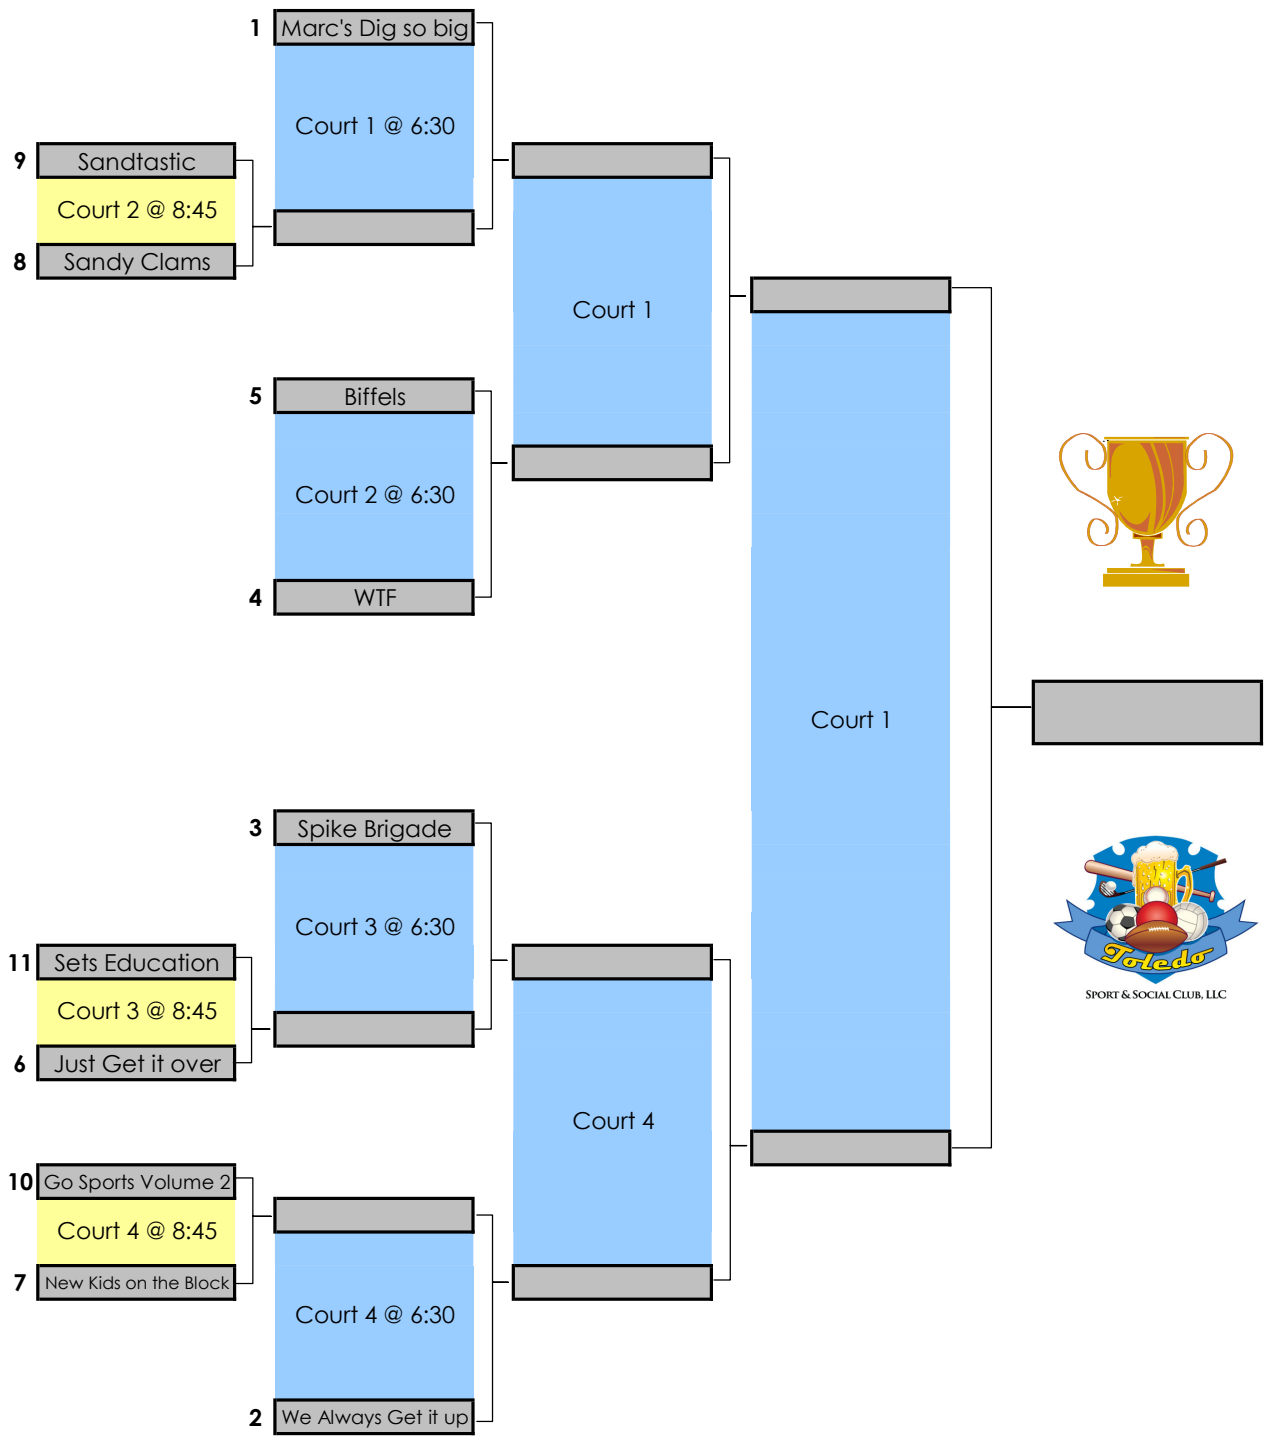

ThMi6s - Spring 17 - Playoff Bracket - updated 6-24.xls

June 29

July 6

July 6

July 6

Times shown are only estimates for later round games. Matches will start as soon as the previous match has completed so please show up ahead of your scheduled time.