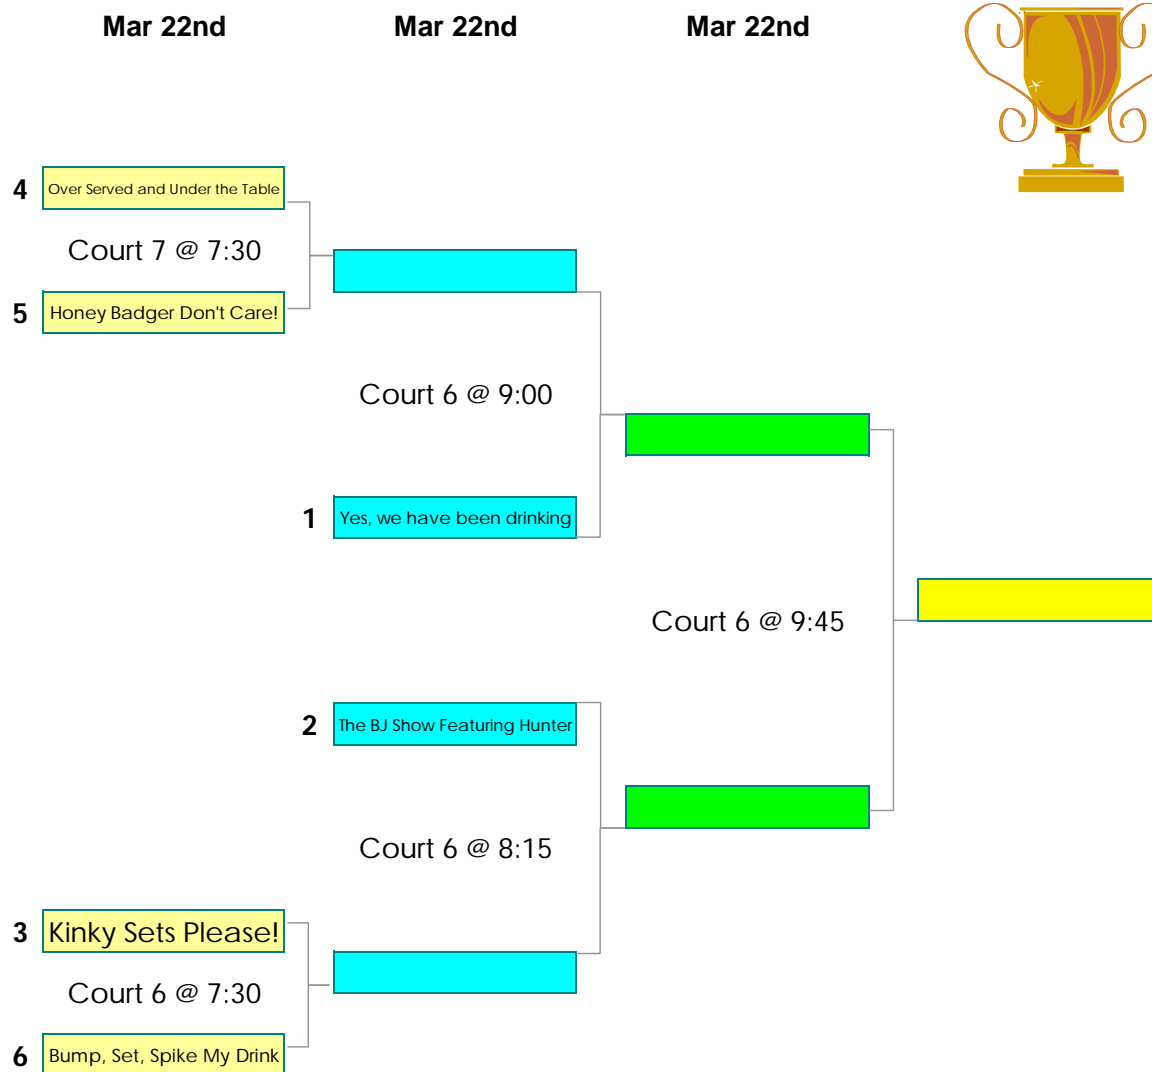

Indoor Volleyball - Winter 2012 - Thursday 6's - For Fun

Matches are played as "Best of 3" - meaning that once a team has won 2 games in the match, the match is over and that team advances

Times shown are only estimates for later round games. Matches will start as soon as the previous match has completed so please show up ahead of your scheduled time.

THANK YOU for playing and we hope to see you again very soon!!

Standings

Thurs 6's - For Fun

Team	Won	Lost	Win %	GF	GA
Yes, we have been drinking	7	2	.778	21	6
The BJ Show Featuring Hunter	6	3	.667	15	12
Kinky Sets Please!	6	3	.667	15	12
Over Served and Under the Table	4	5	.444	14	13
Honey Badger Don't Care!	4	5	.444	12	15
Bump, Set, Spike My Drink	0	9	.000	4	23