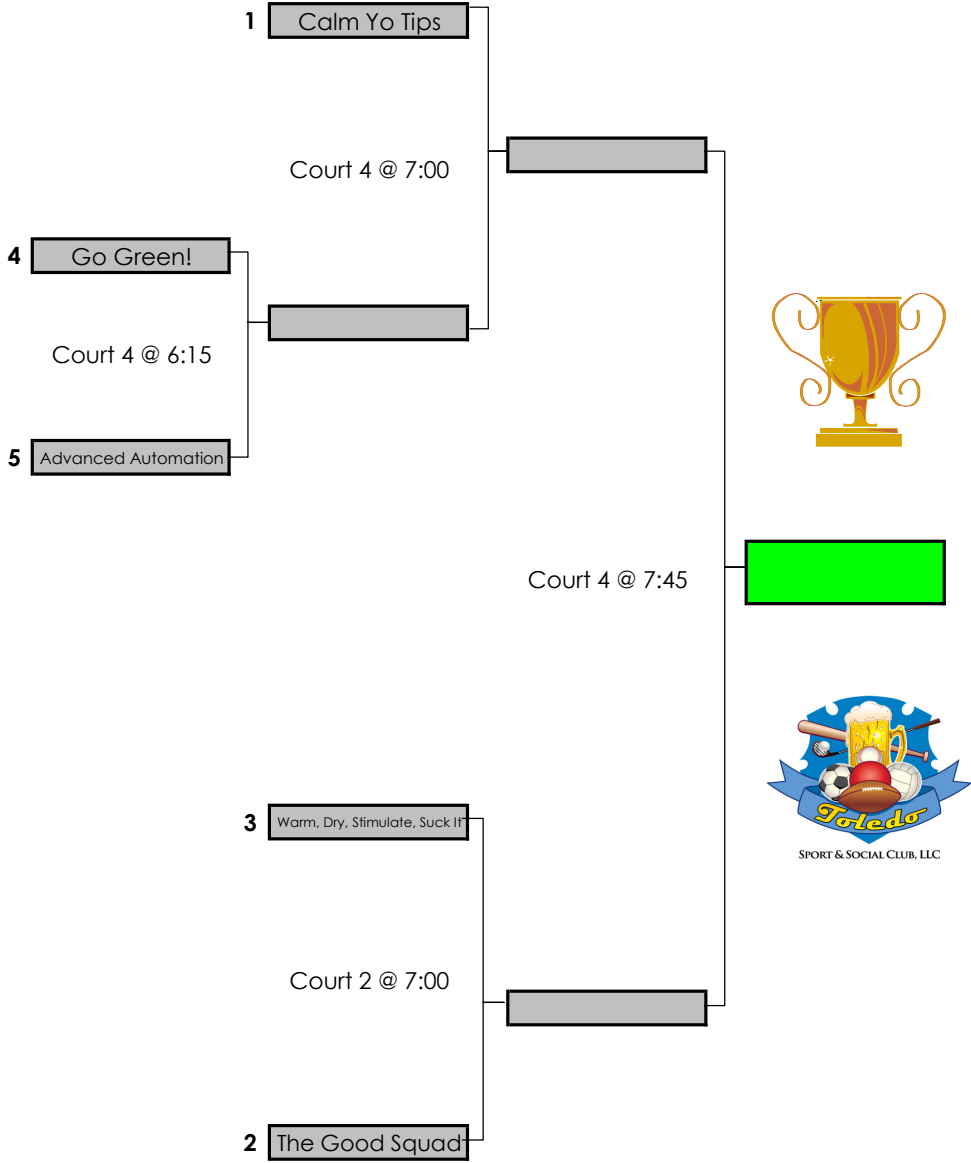

TuFF6s - Fall 17 - Playoff Bracket - updated 11-8.xls

November 14

November 14

November 14

Times shown are only estimates for later round games. Matches will start as soon as the previous match has completed so please show up ahead of your scheduled time.