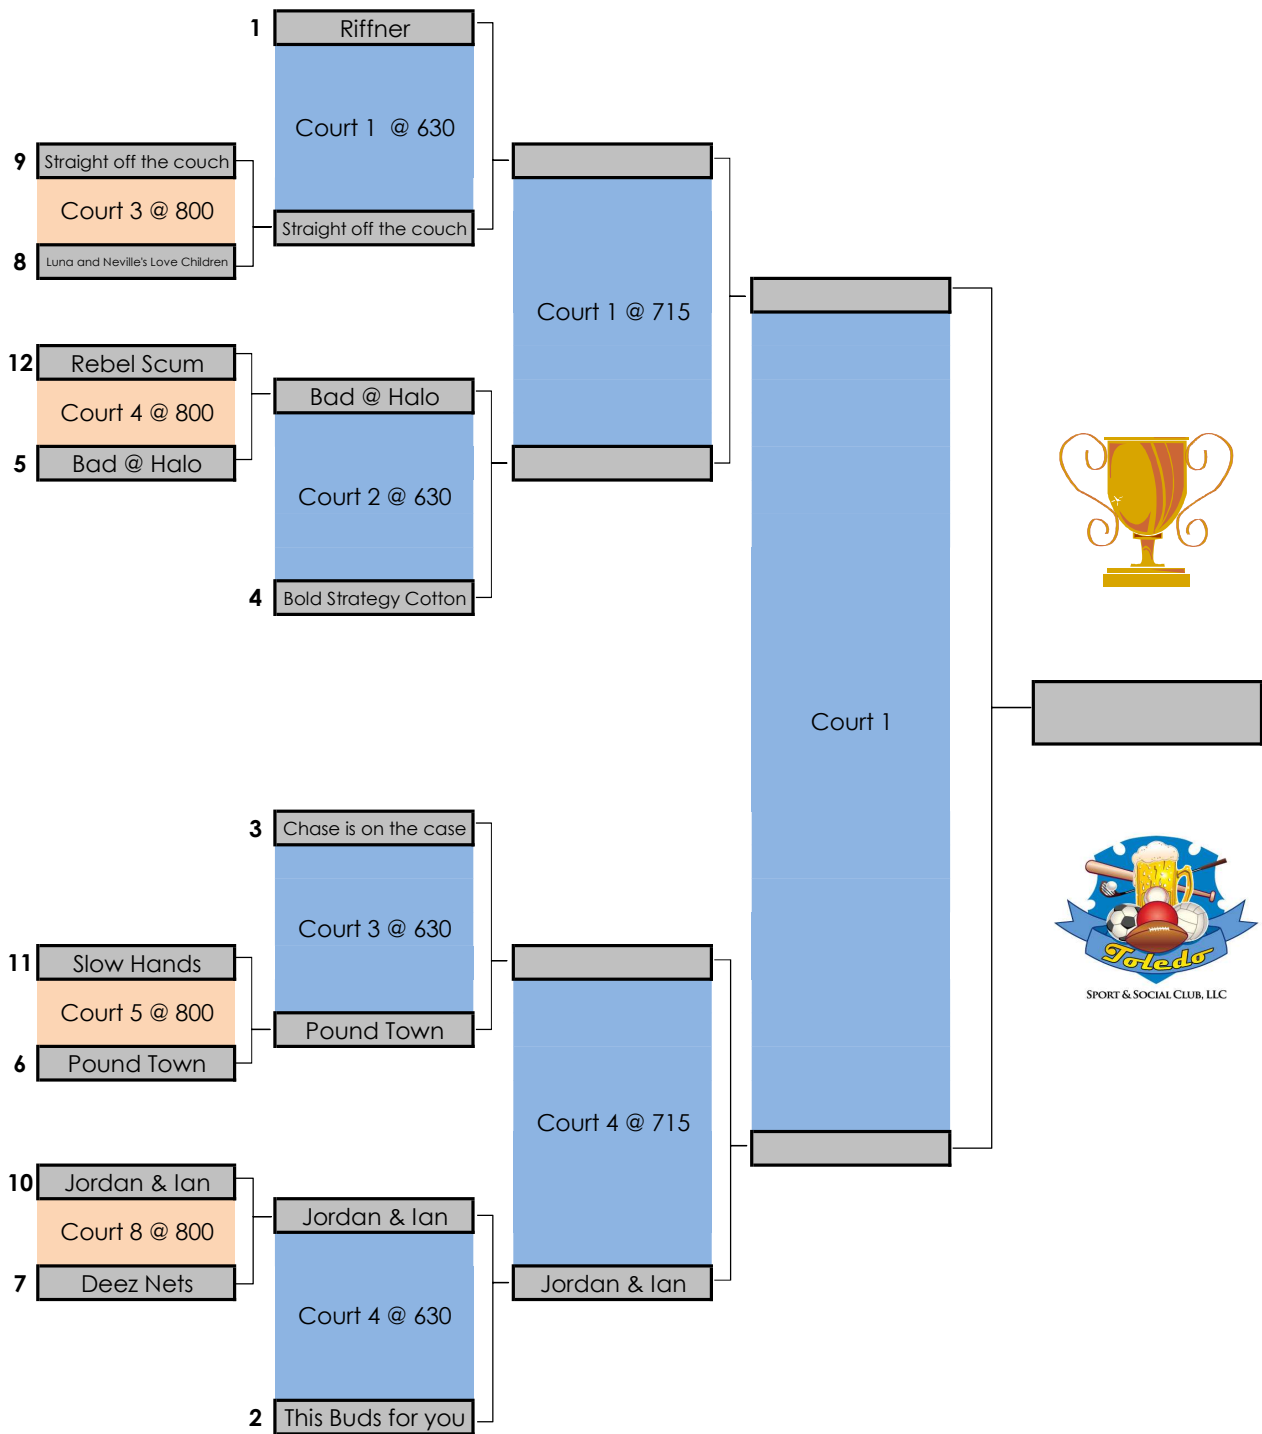

TuMa2s - Spring 19 - Playoff Bracket - updated 7-1.xls

June 25

July 2

July 2

July 2

Times shown are only estimates for later round games. Matches will start as soon as the previous match has completed so please show up ahead of your scheduled time.