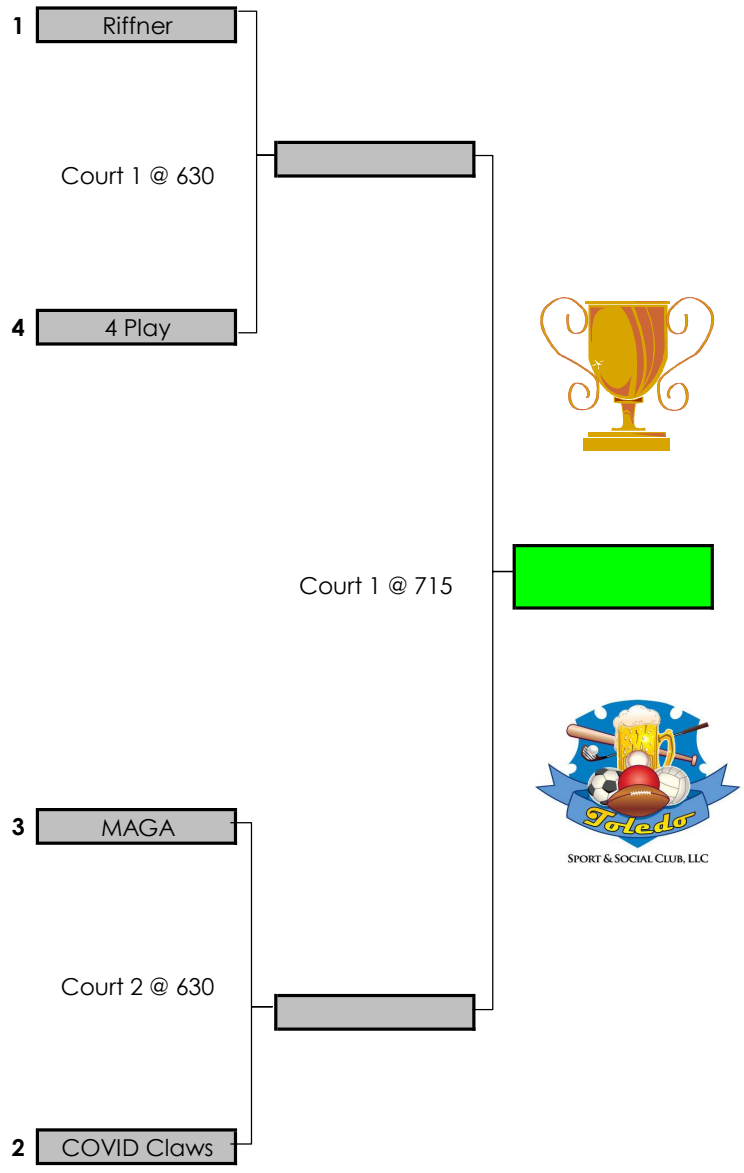

TuRev4s - Fall 20 - Playoff Bracket - updated 9-23.xls

September 29

September 29

September 29

Times shown are only estimates for later round games. Matches will start as soon as the previous match has completed so please show up ahead of your scheduled time.