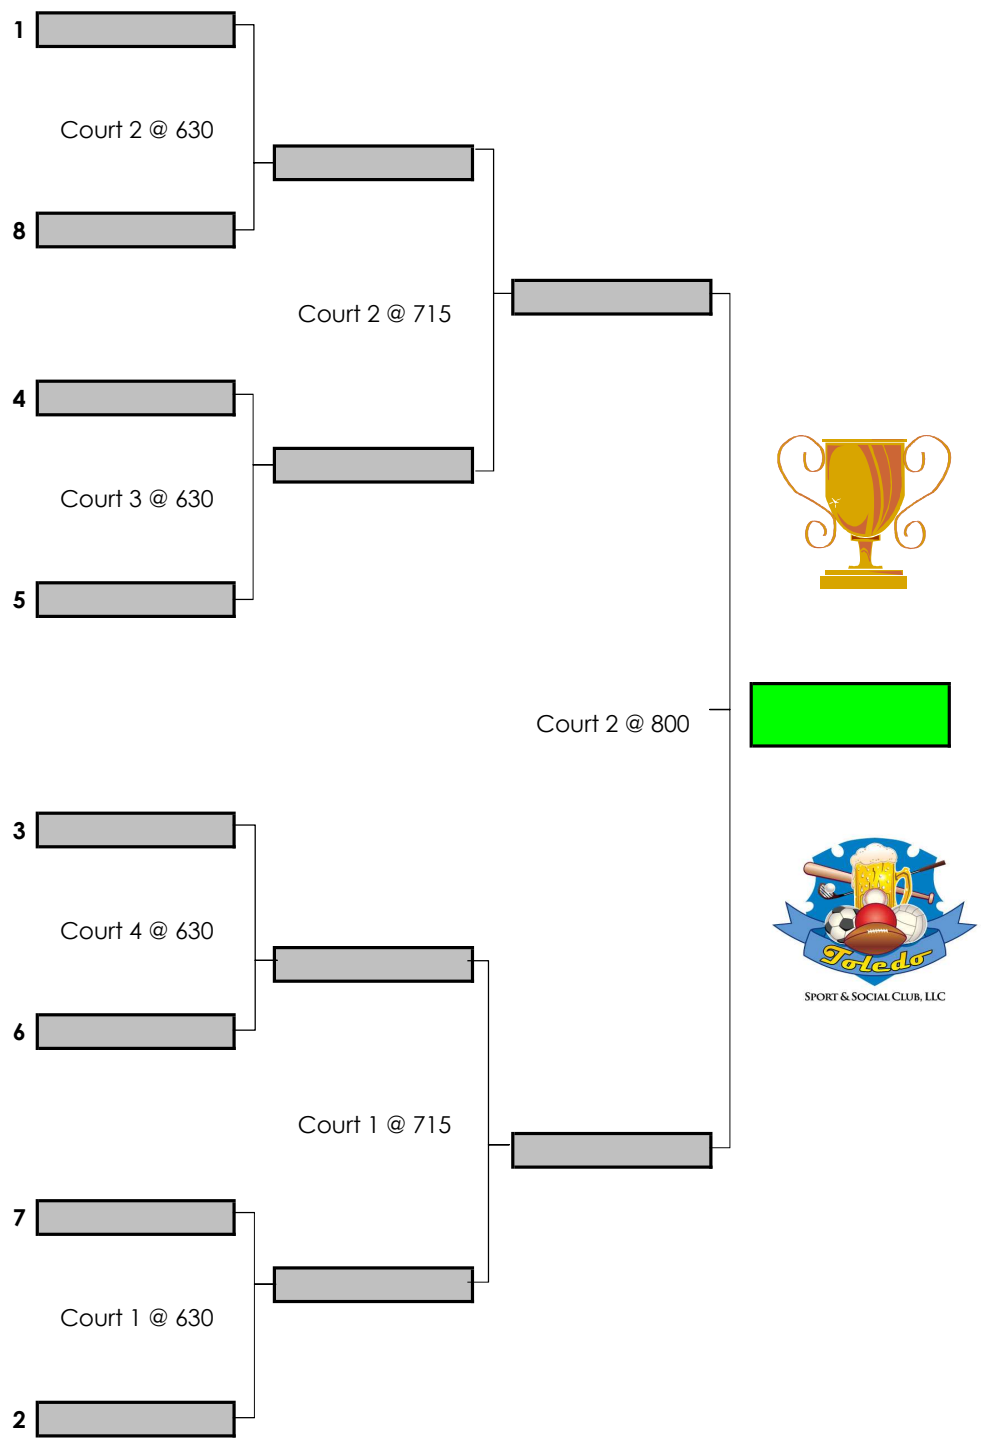

TuRev4s - Spring 19 - Playoff Bracket.xls

June 25
June 25
June 25

Times shown are only estimates for later round games. Matches will start as soon as the previous match has completed so please show up ahead of your scheduled time.