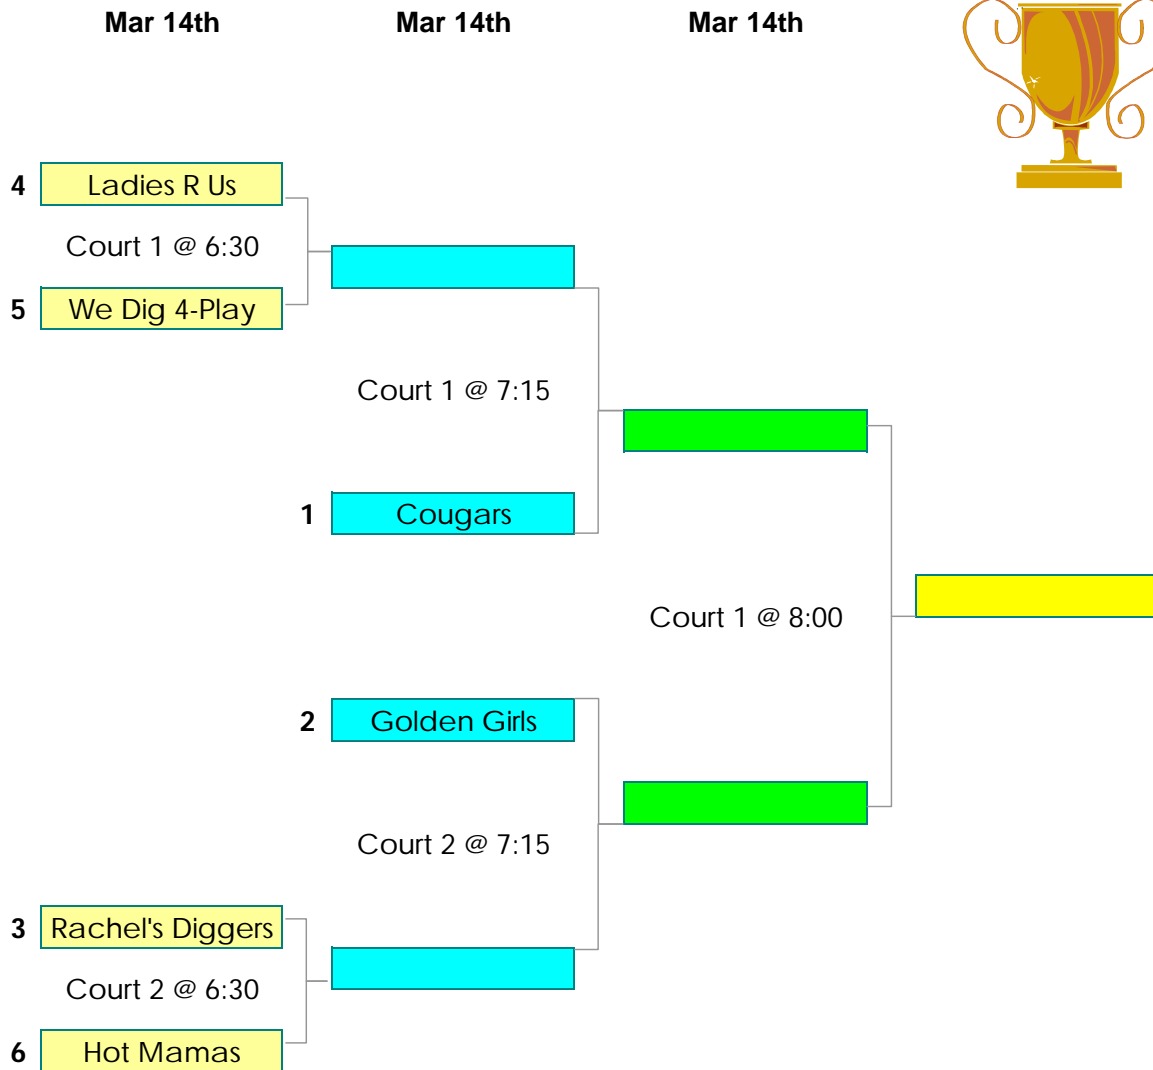

Indoor Volleyball - Winter 2012 - Wednesday Women's

Matches are played as "Best of 3" - meaning that once a team has won 2 games in the match, the match is over and that team advances

Times shown are only estimates for later round games. Matches will start as soon as the previous match has completed so please show up ahead of your scheduled time.