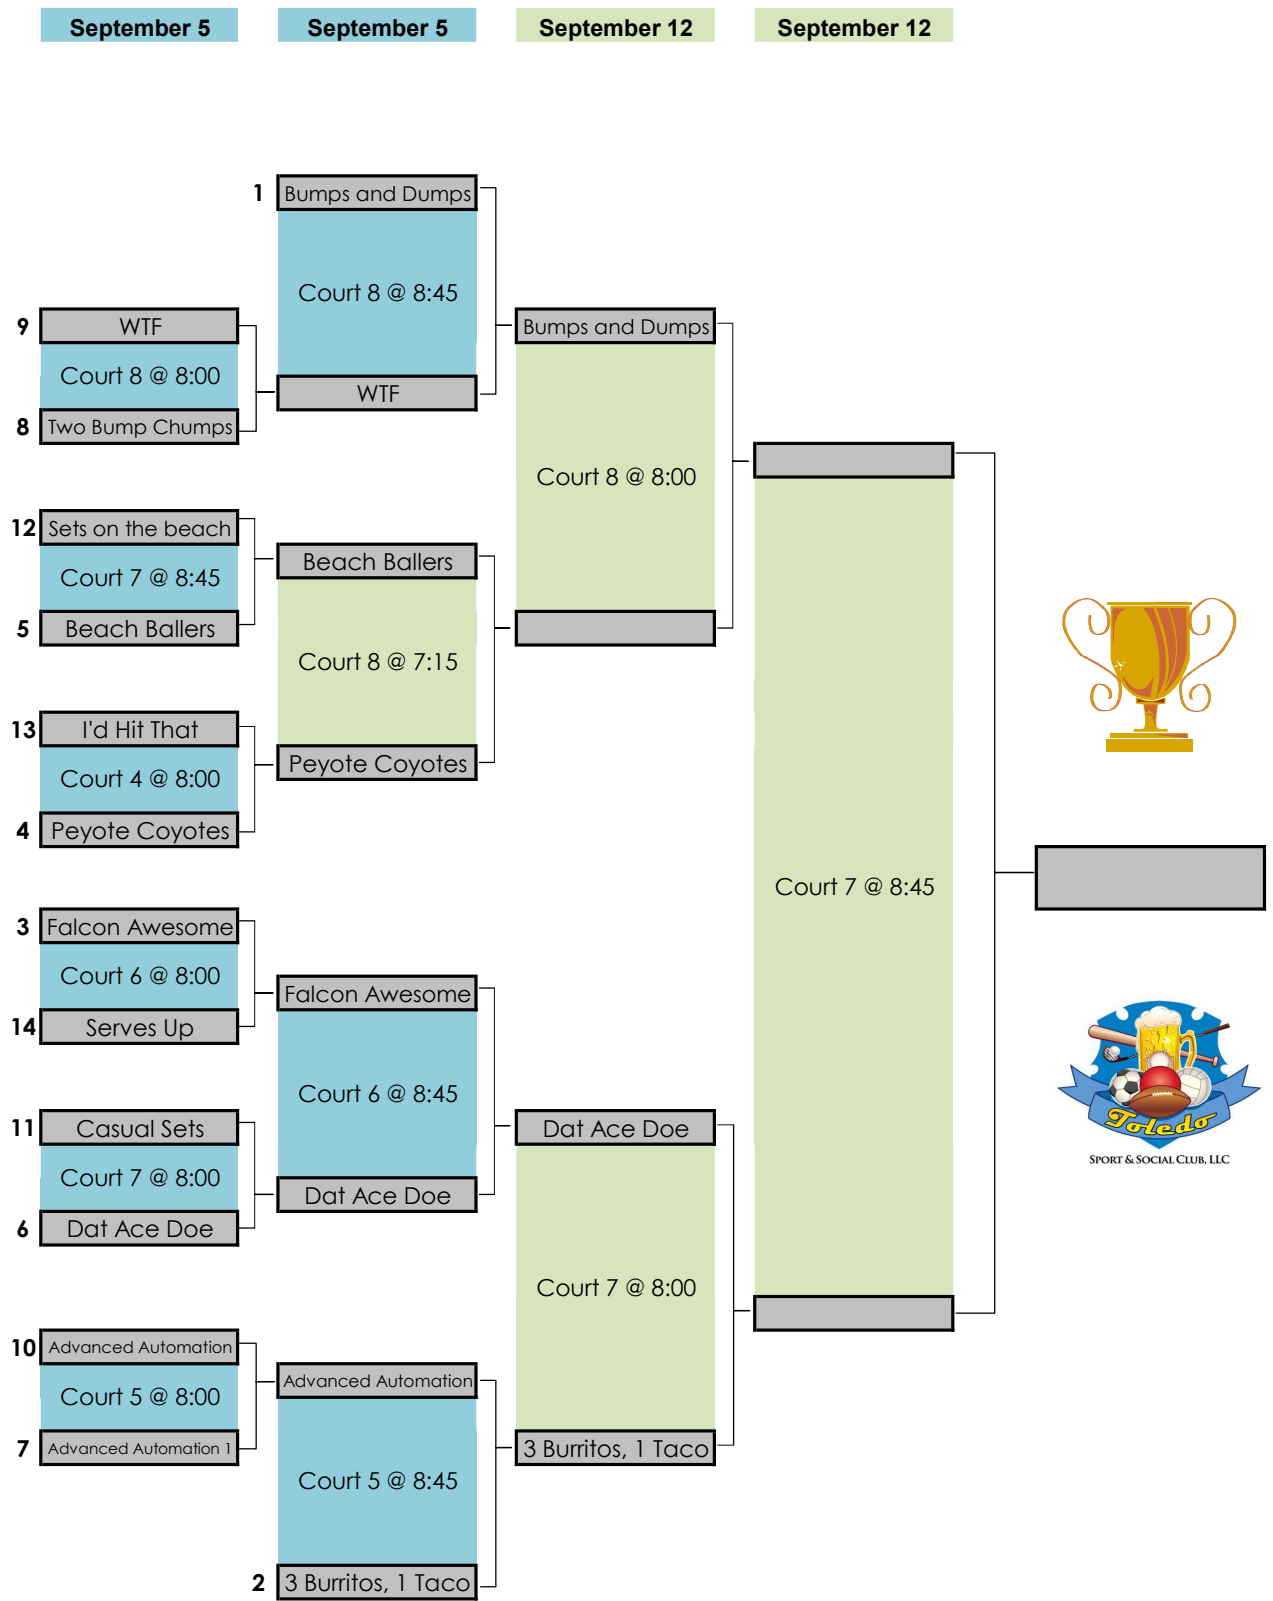

WeFF4s - Summer 18 - Playoff Bracket - updated 9-9.xls

Times shown are only estimates for later round games. Matches will start as soon as the previous match has completed so please show up ahead of your scheduled time.