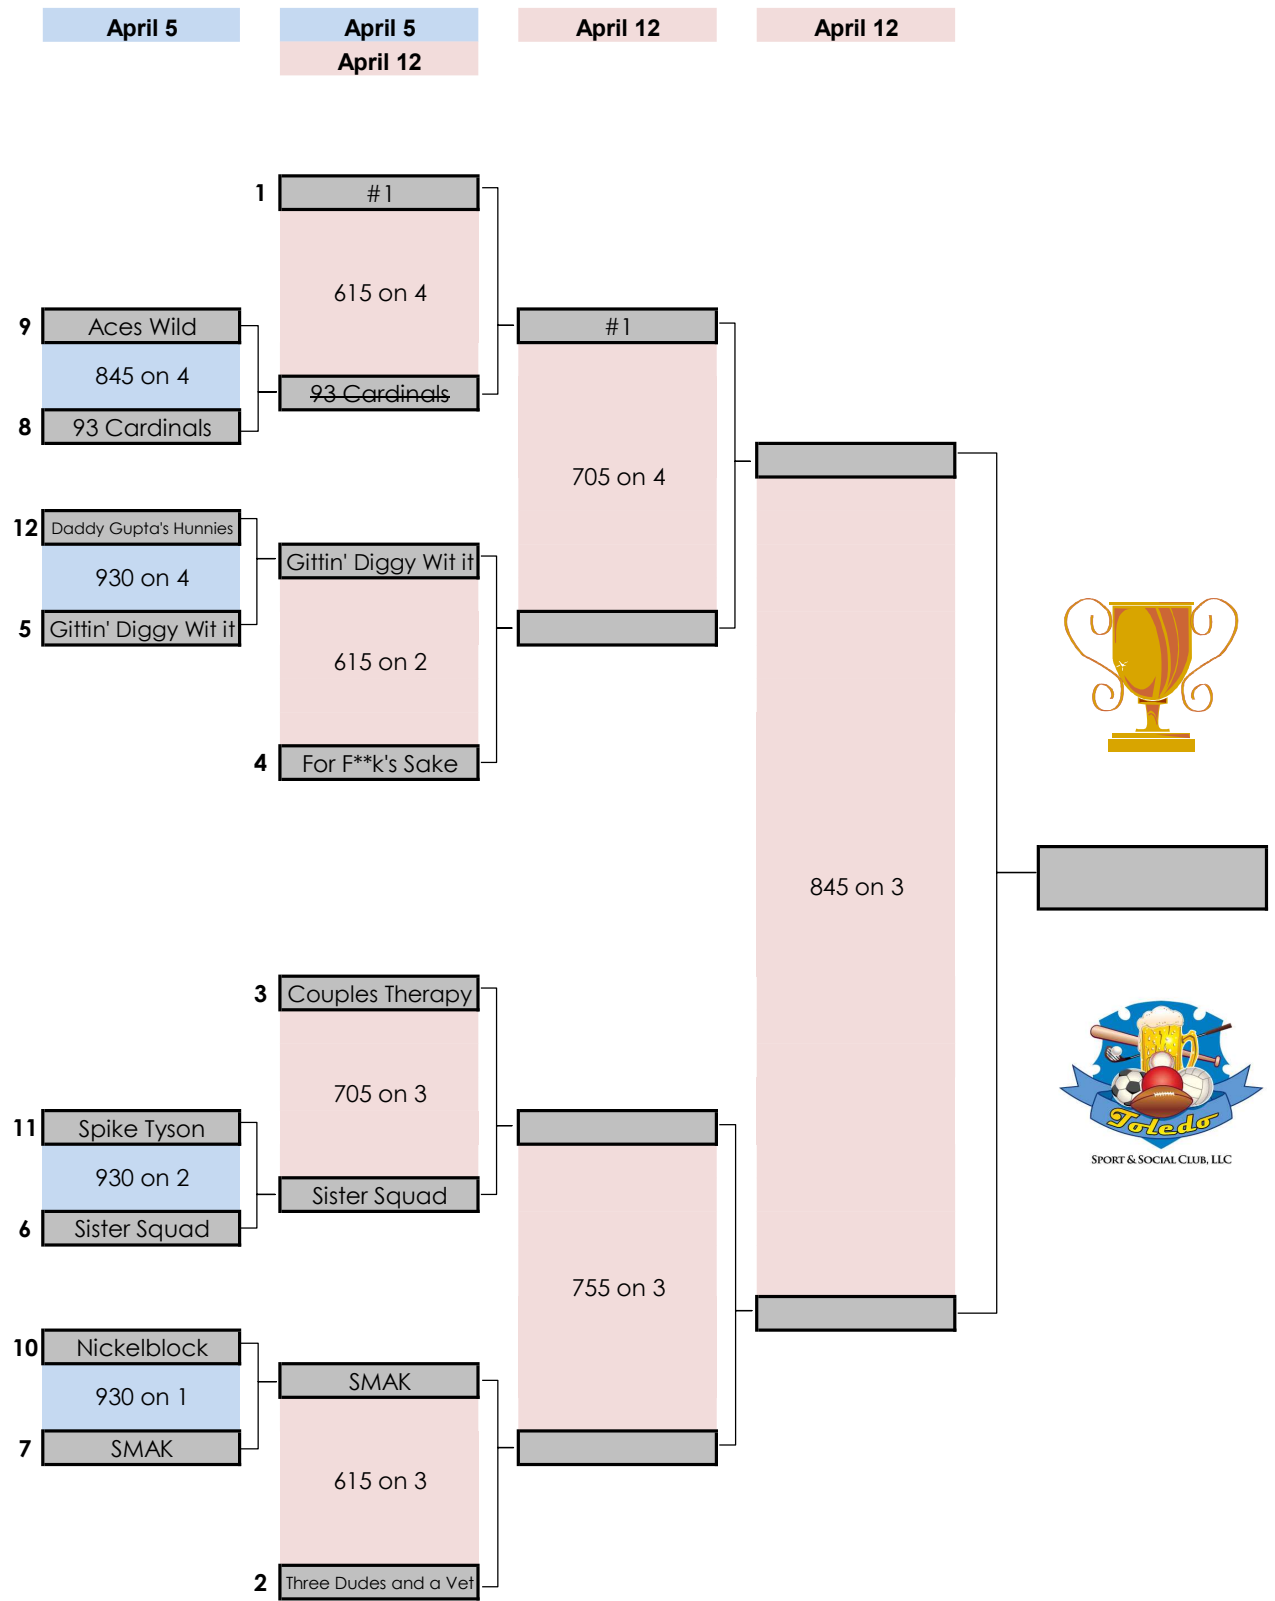

WeFF4s - Winter 23 - Playoff Bracket - updated 4-9.xls

Times shown are only estimates for later round games. Matches will start as soon as the previous match has completed so please show up ahead of your scheduled time.