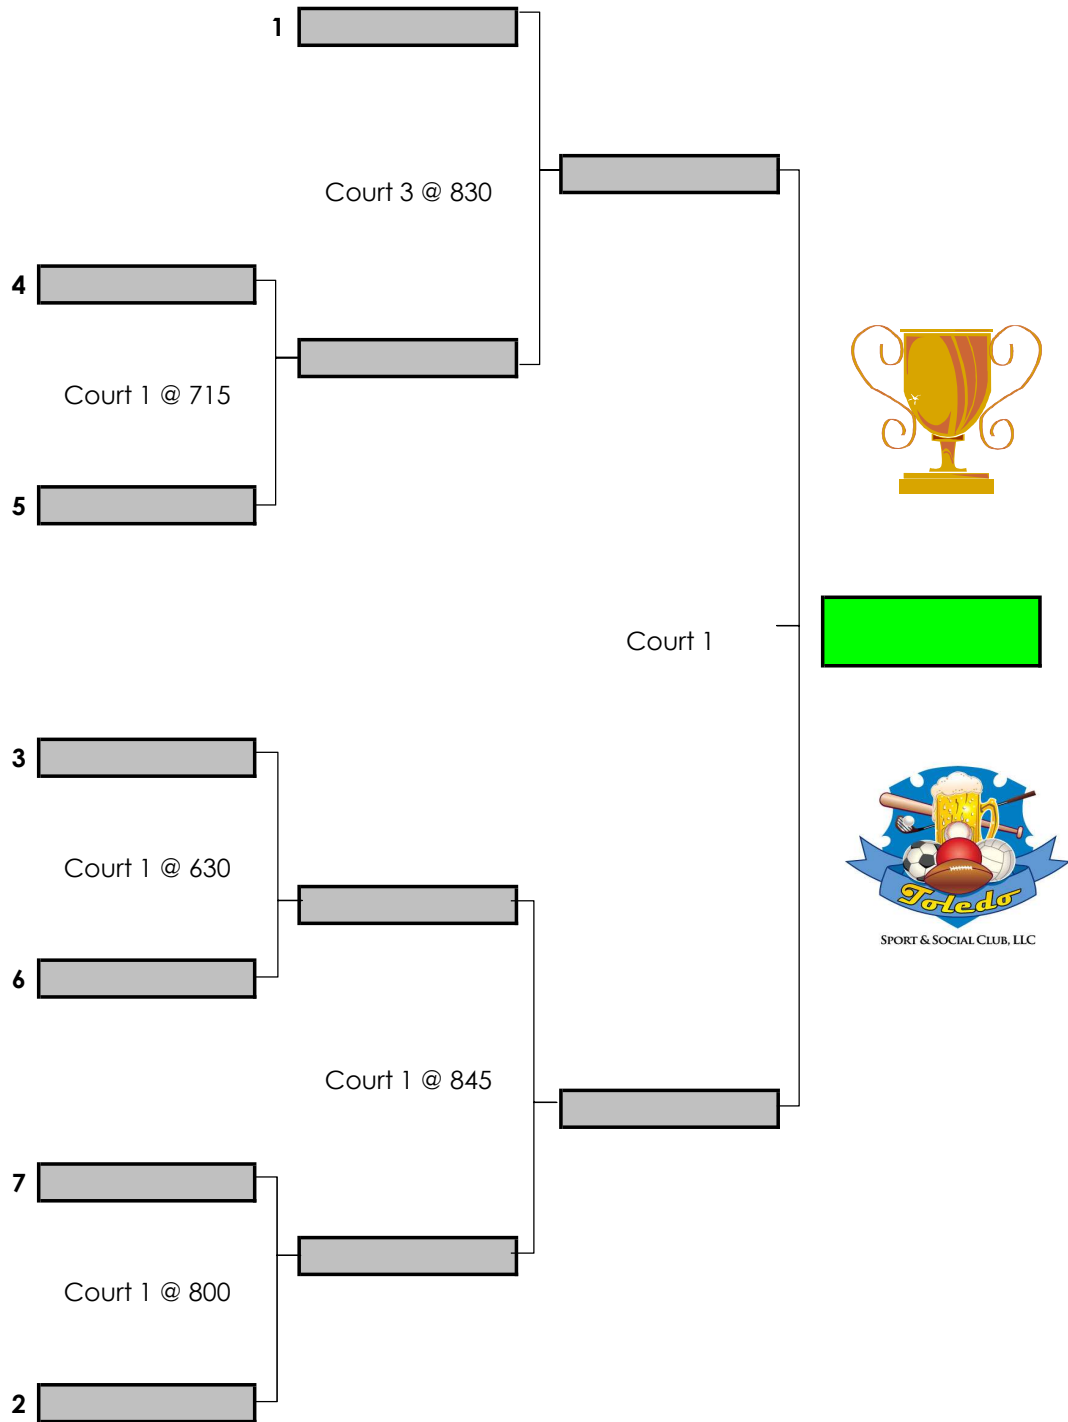

WeMi4s - Spring 19 - Playoff Bracket.xls

June 19

June 19

June 19

Times shown are only estimates for later round games. Matches will start as soon as the previous match has completed so please show up ahead of your scheduled time.