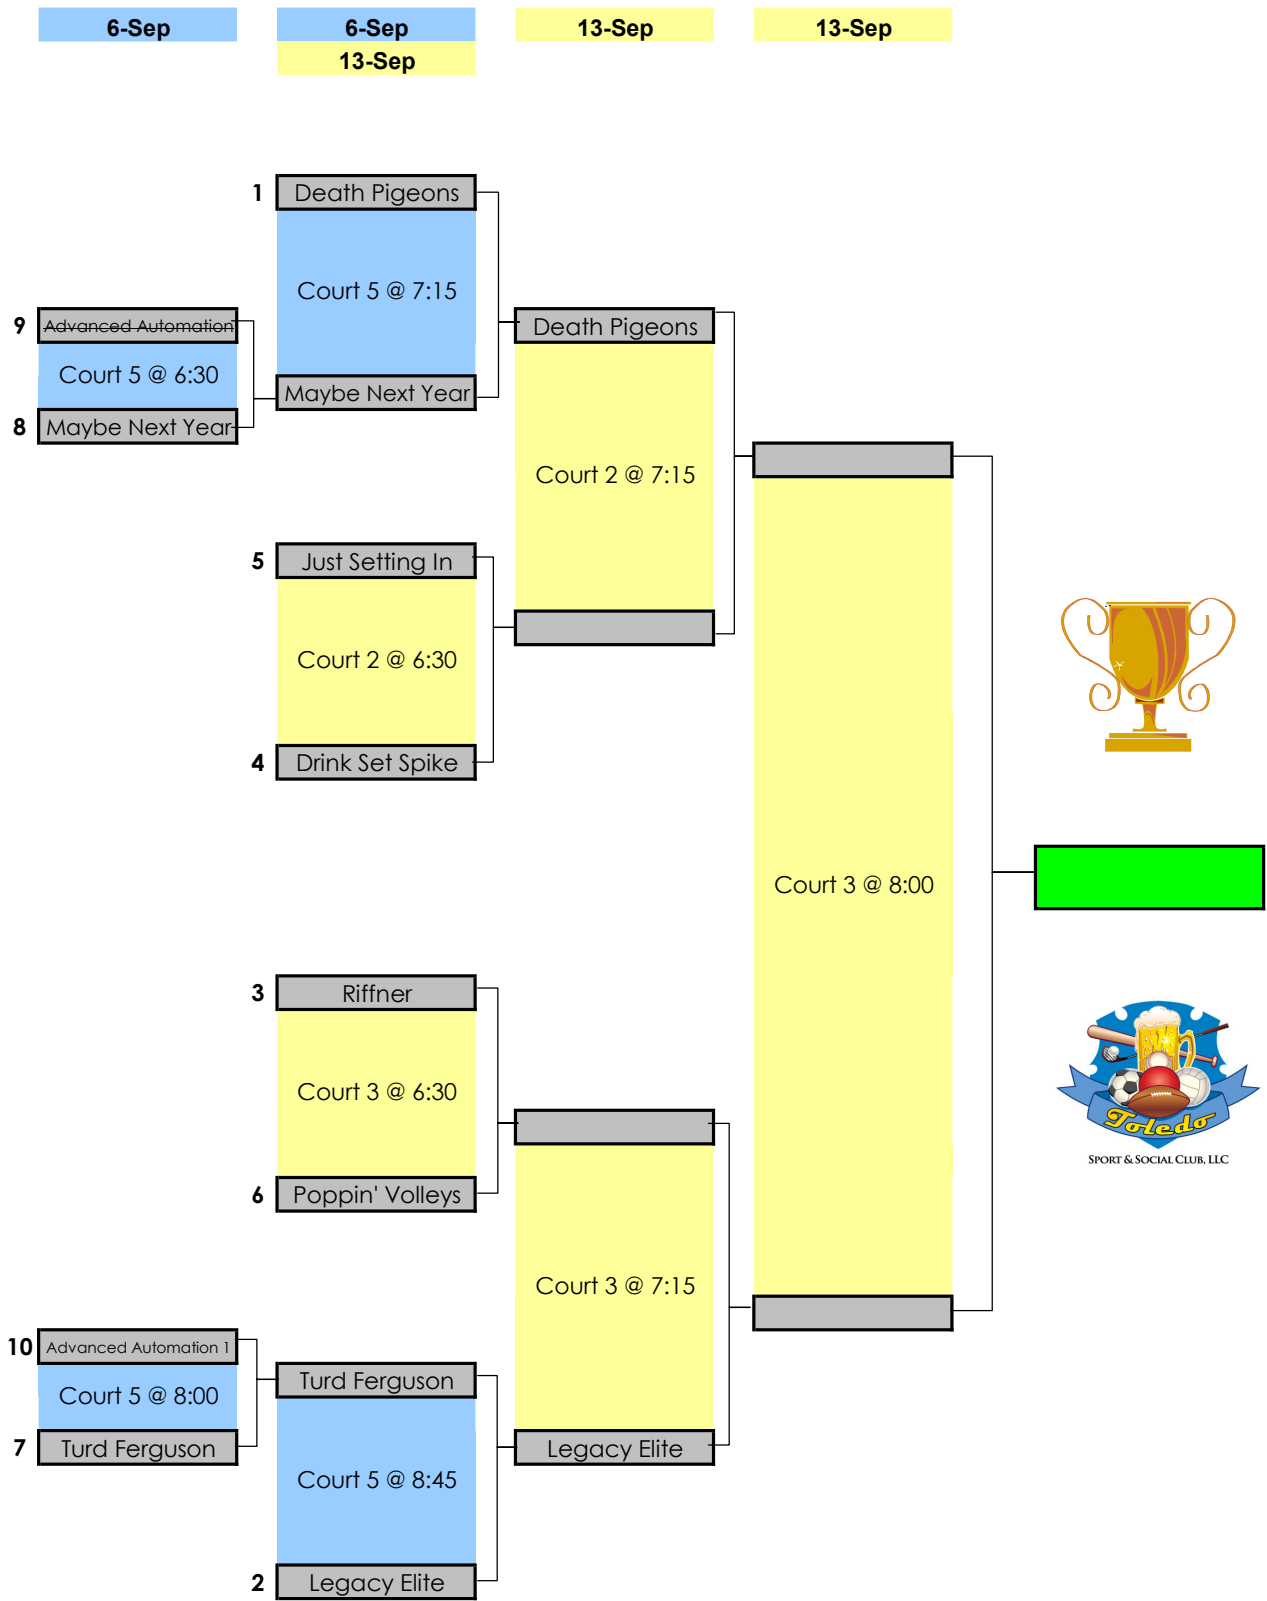

WeMi4s - Summer 17 - Playoff Bracket - updated 9-7.xls

Times shown are only estimates for later round games. Matches will start as soon as the previous match has completed so please show up ahead of your scheduled time.