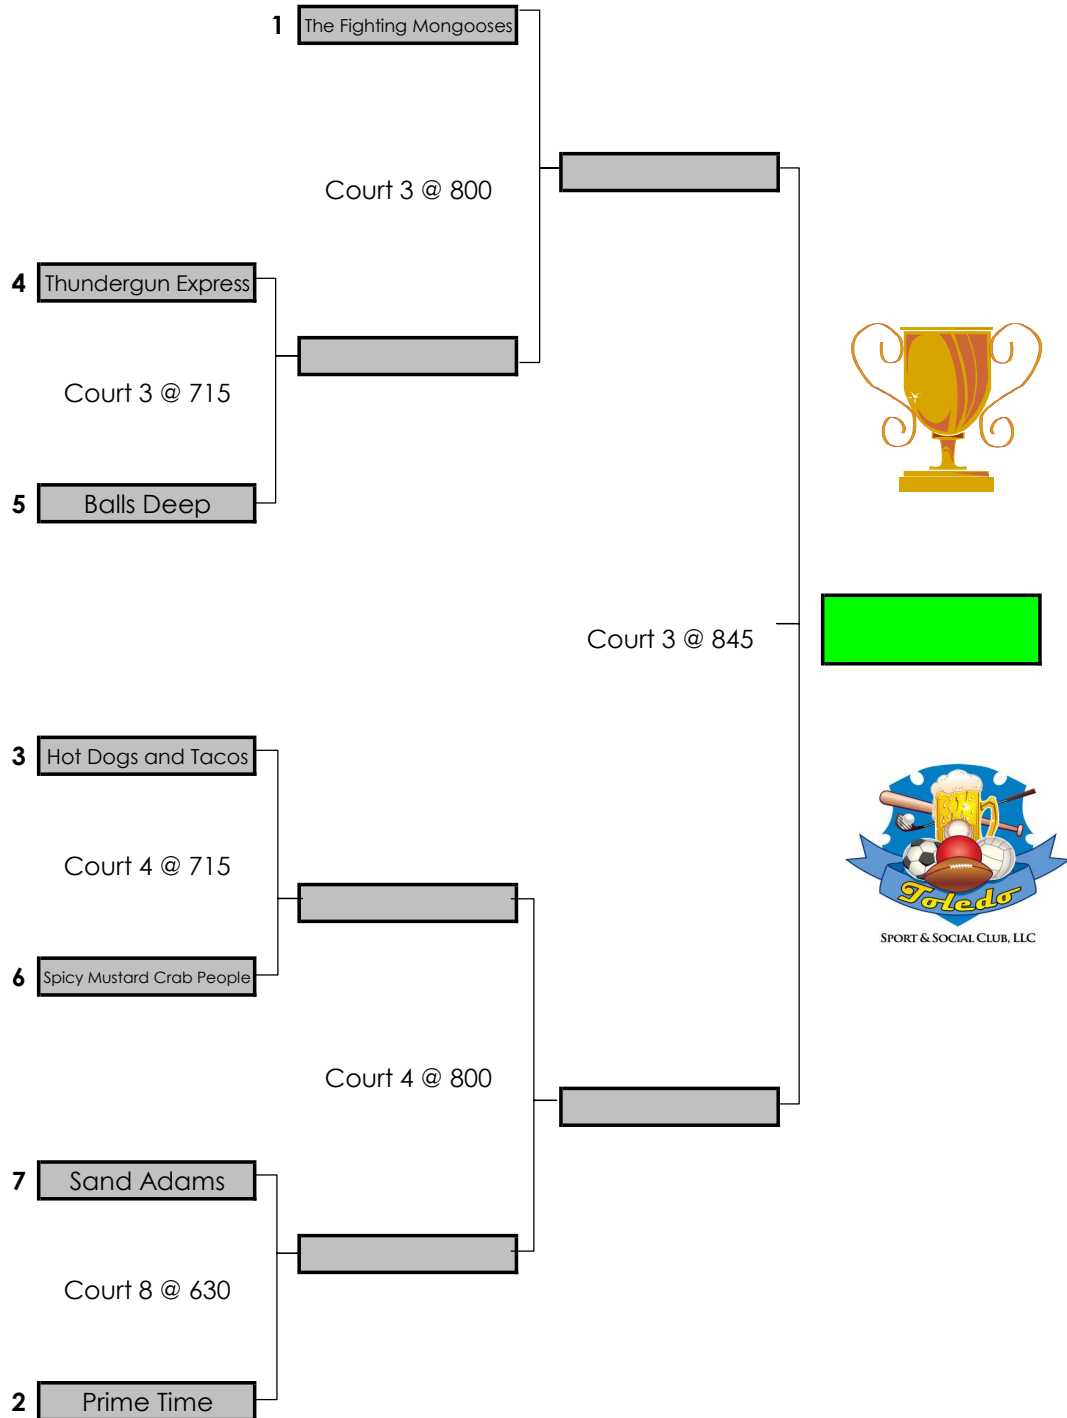

WeMi4s - Summer 20 - Playoff Bracket - updated 7-27.xls

July 29

July 29

July 29

Times shown are only estimates for later round games. Matches will start as soon as the previous match has completed so please show up ahead of your scheduled time.