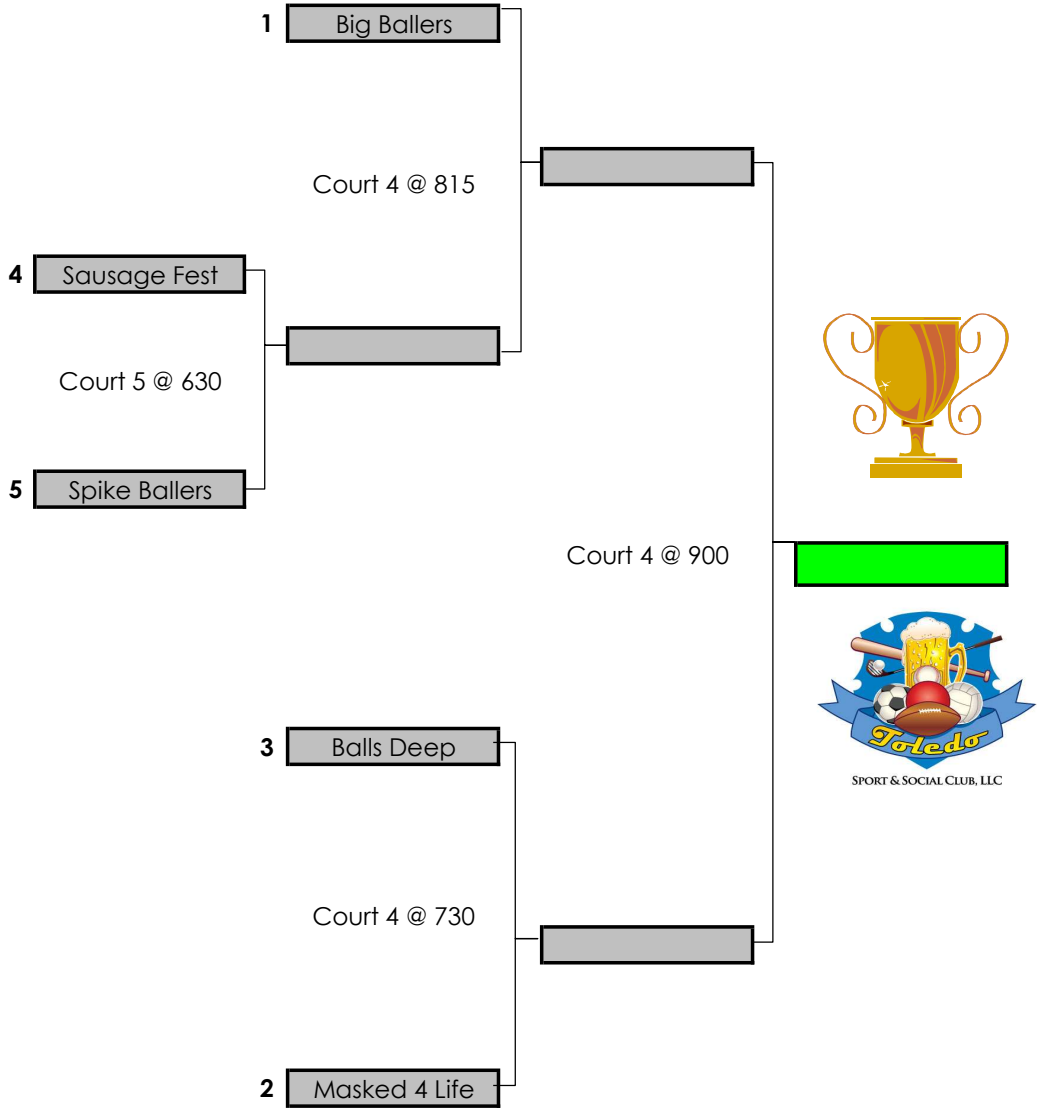

WeMi4s - Summer 20 - Playoff Bracket.xlsx

September 16

September 16

September 16

Times shown are only estimates for later round games. Matches will start as soon as the previous match has completed so please show up ahead of your scheduled time.