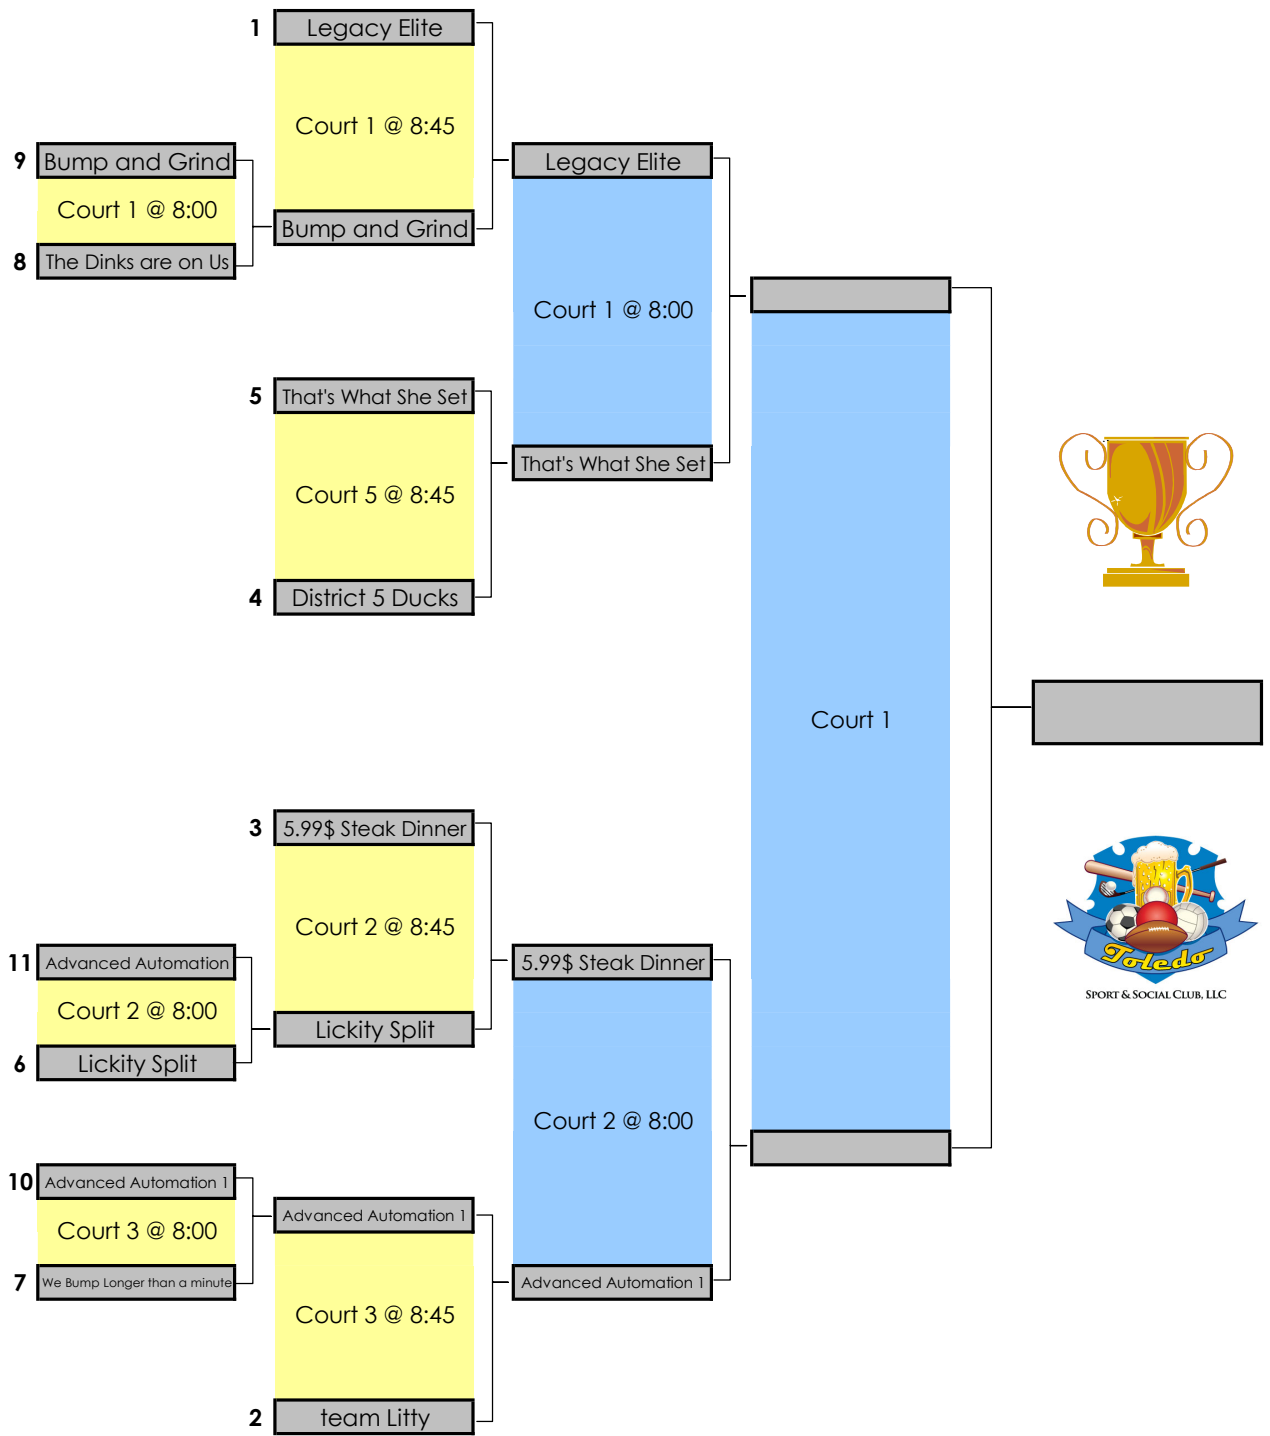

WeMi6s - Spring 17 - Playoff Bracket - updated 6-24.xls

June 21

June 21

June 28

June 28

Times shown are only estimates for later round games. Matches will start as soon as the previous match has completed so please show up ahead of your scheduled time.